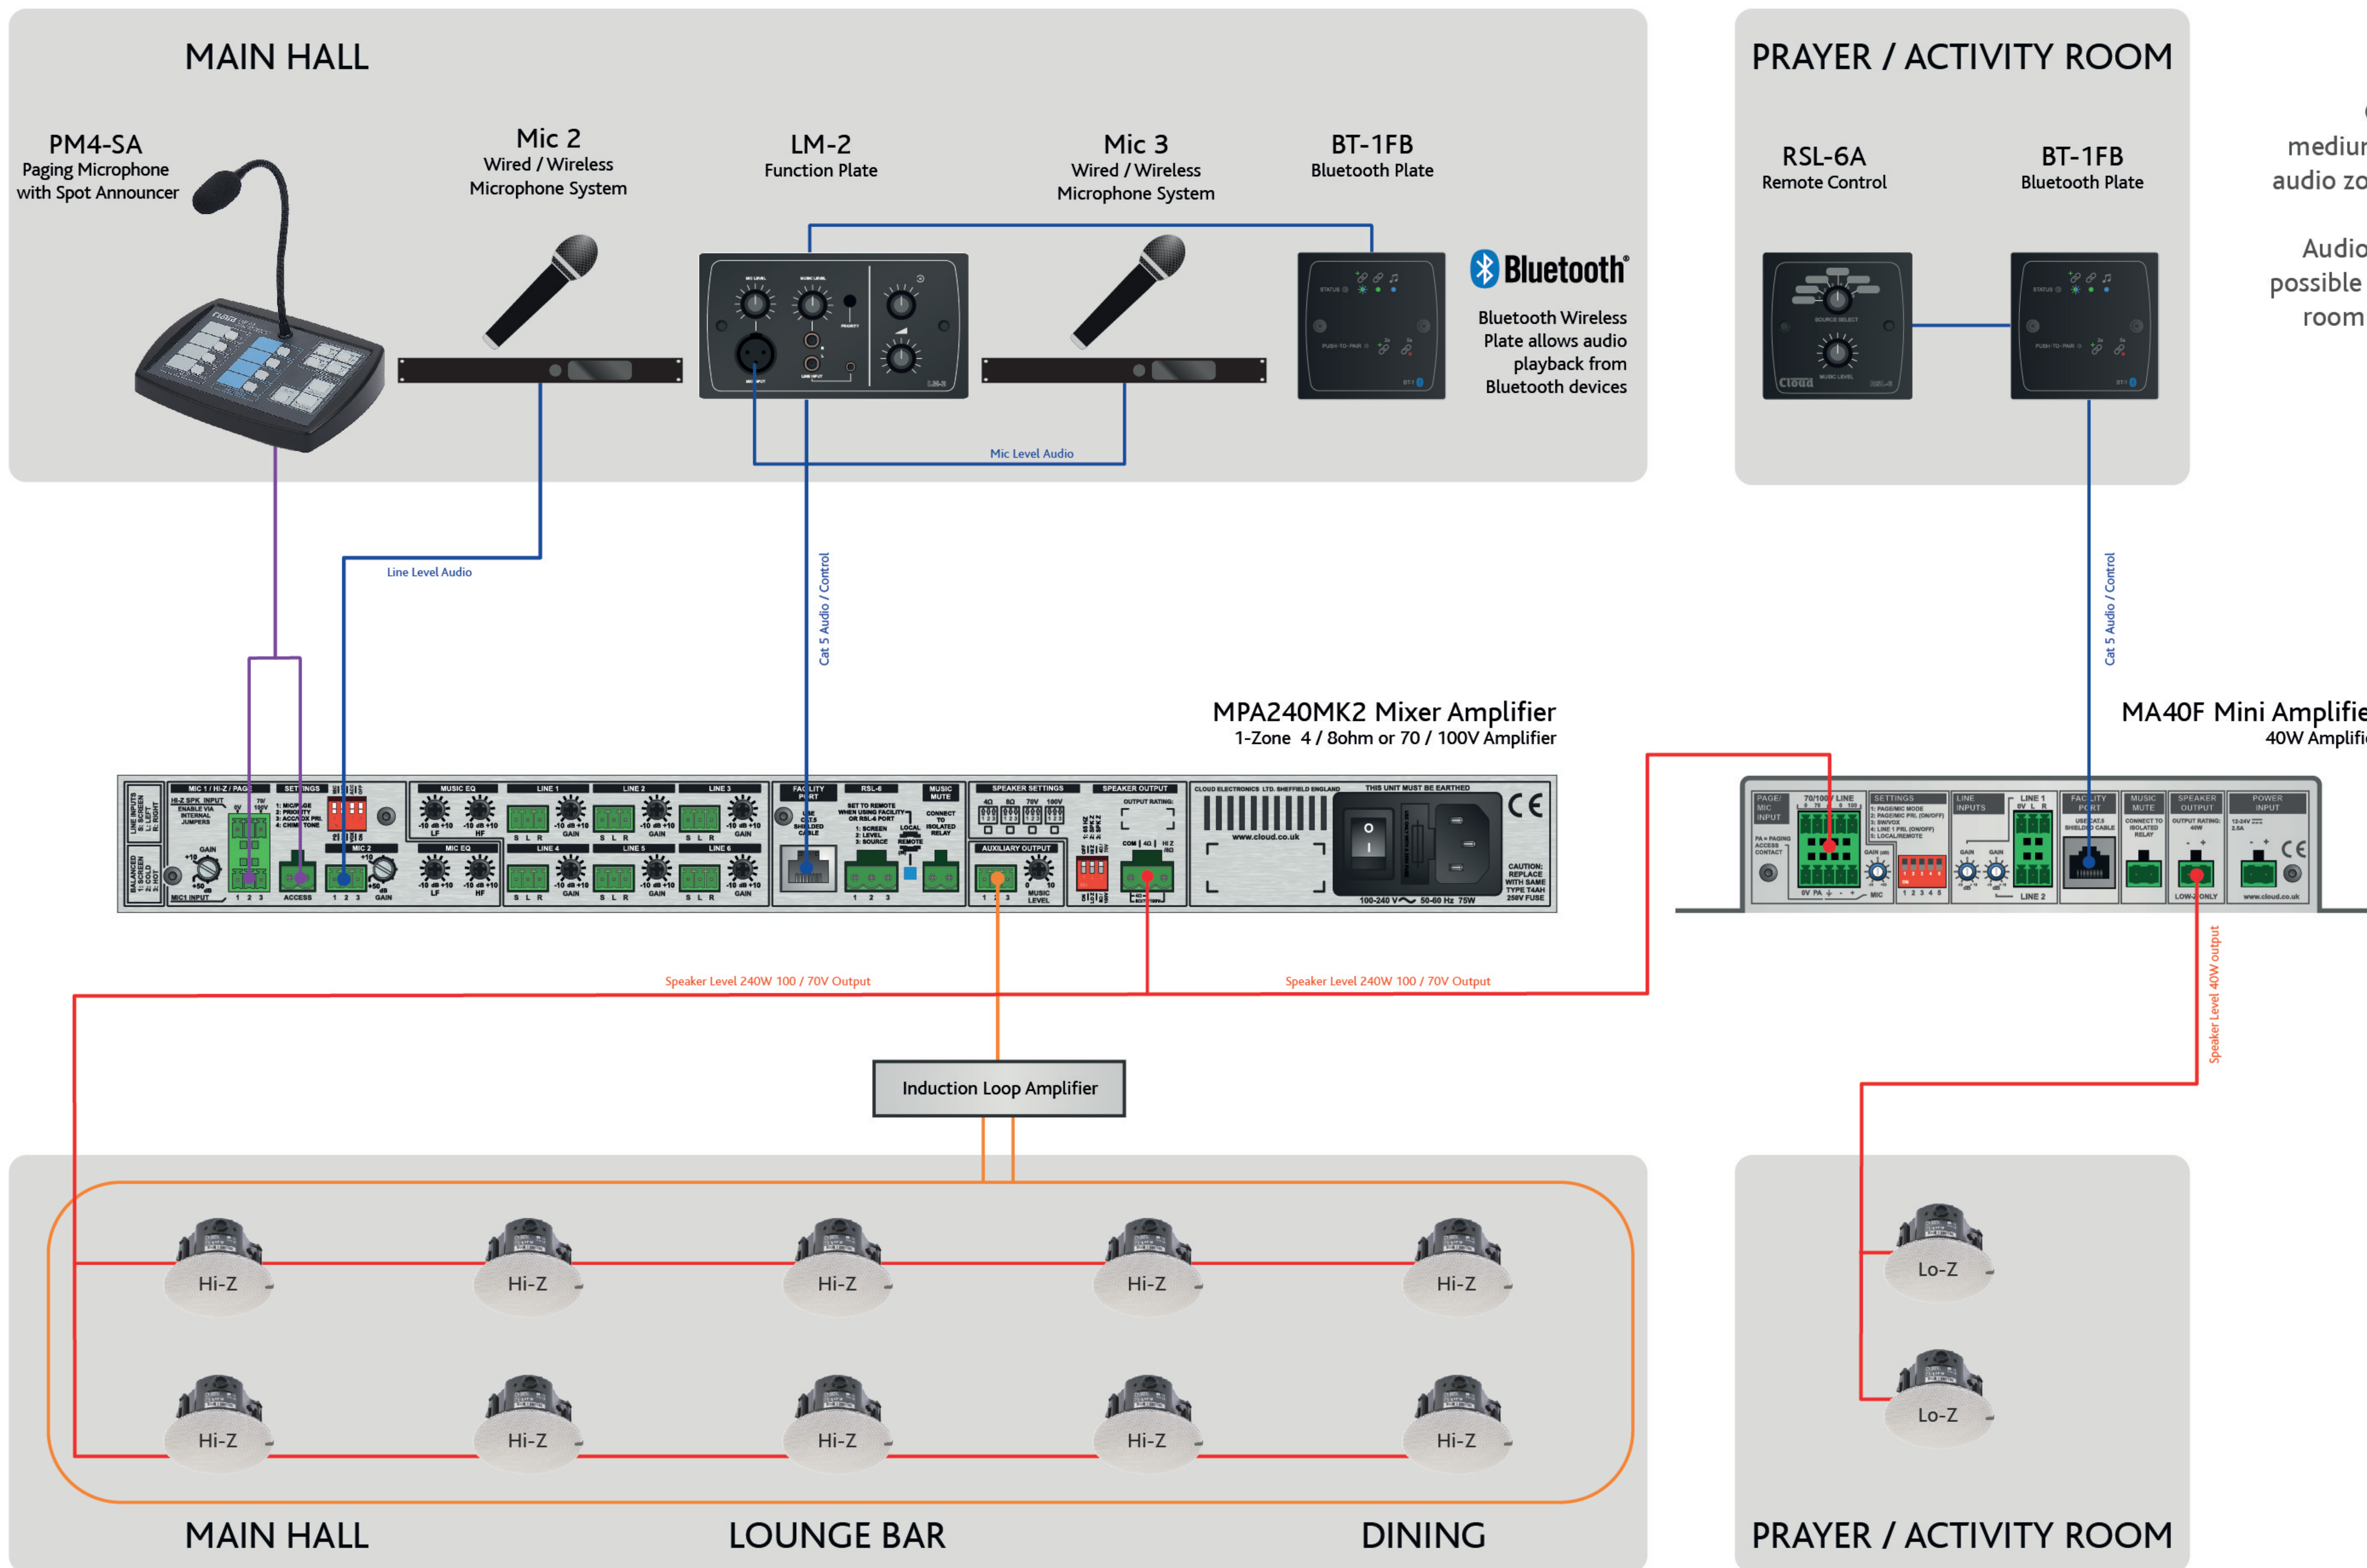

House of Worship
MPA240MK2 / MA40F

Complete solution for a small to medium sized HOW with an additional audio zone in the prayer / activity room.

Audio playback via portable devices is possible in the main hall and the activity room with the BT-1B Bluetooth plate.

www.cloud.co.uk

CLOUD ELECTRONICS LIMITED. SHEFFIELD, UK

CLOUD PRODUCTS

CX-163 CA2250 RL-1 PM4

APP NO. 069