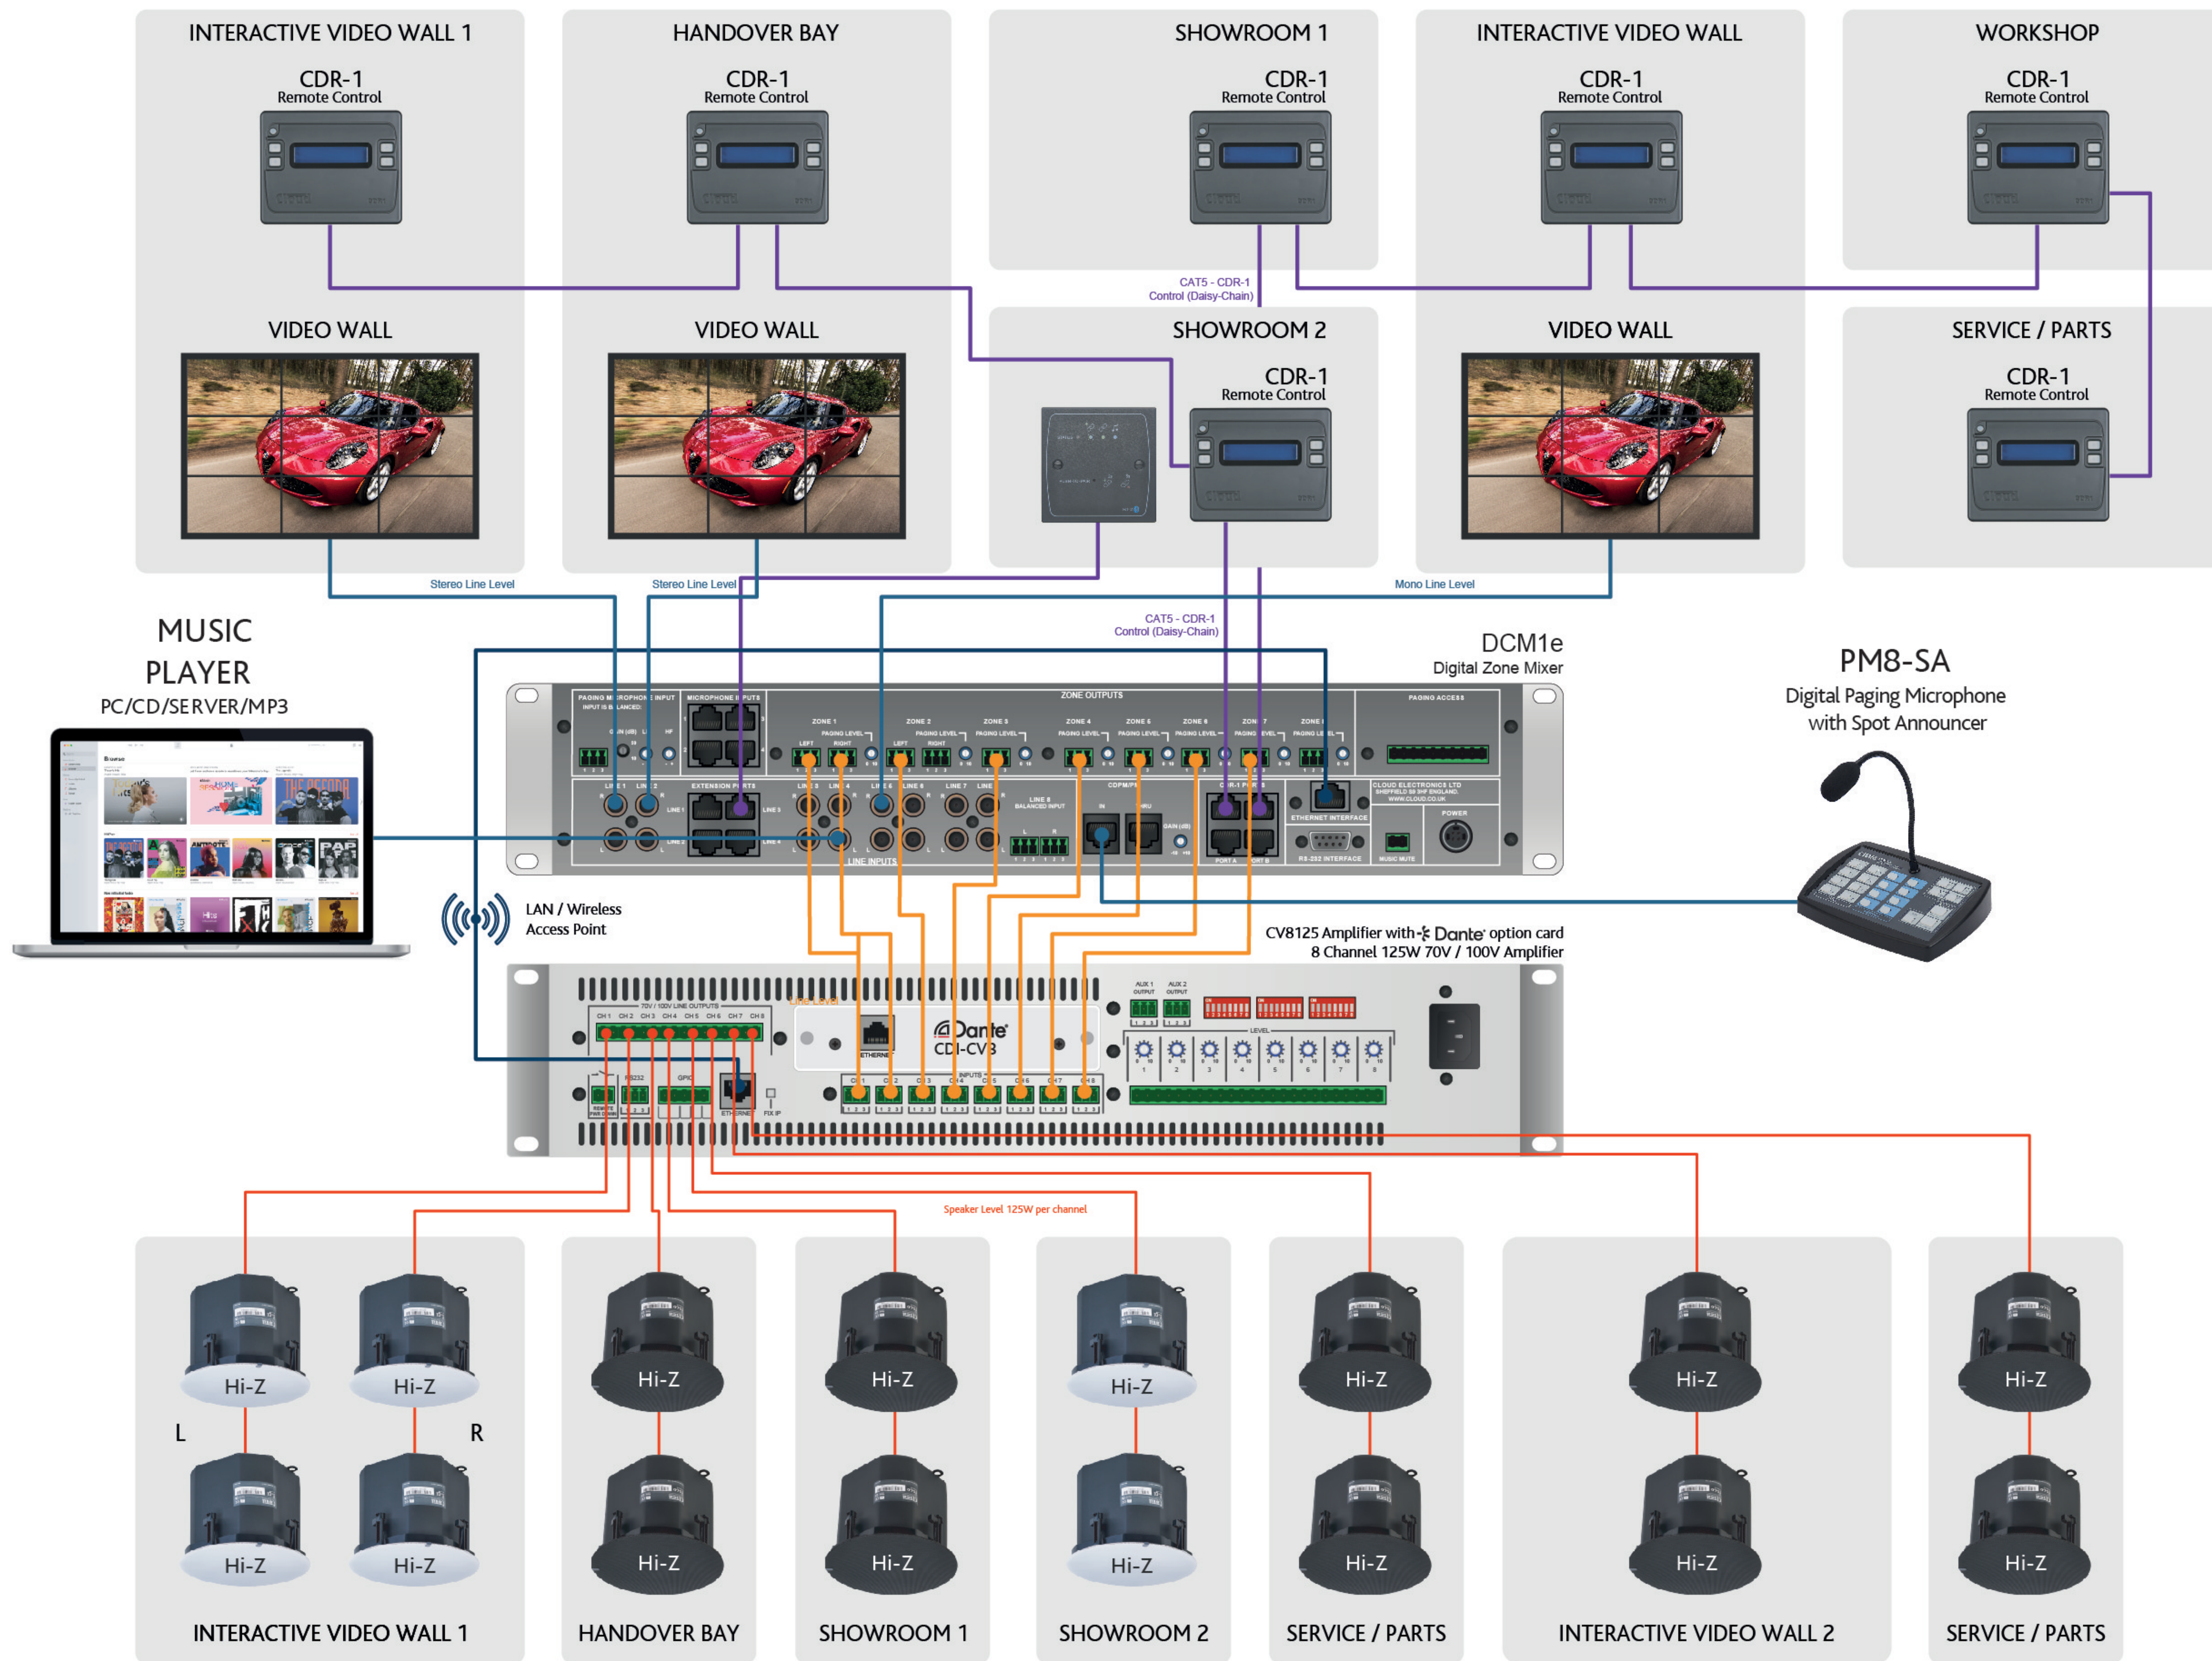

Large Car Showroom

A complete background music system for a 7-Zone Car showroom. The DCM1e provides input sources for background music as well as the audio from three video walls. Localised Bluetooth audio streaming is possible with the BT-2. Paging into zones is possible with the PM8-SA. Device control of the entire audio system is wireless.

www.cloud.co.uk

CLOUD ELECTRONICS LIMITED. SHEFFIELD, UK

CLOUD PRODUCTS

DCM1e CV8125 PM8-SA CDR-1

APP NO. 064