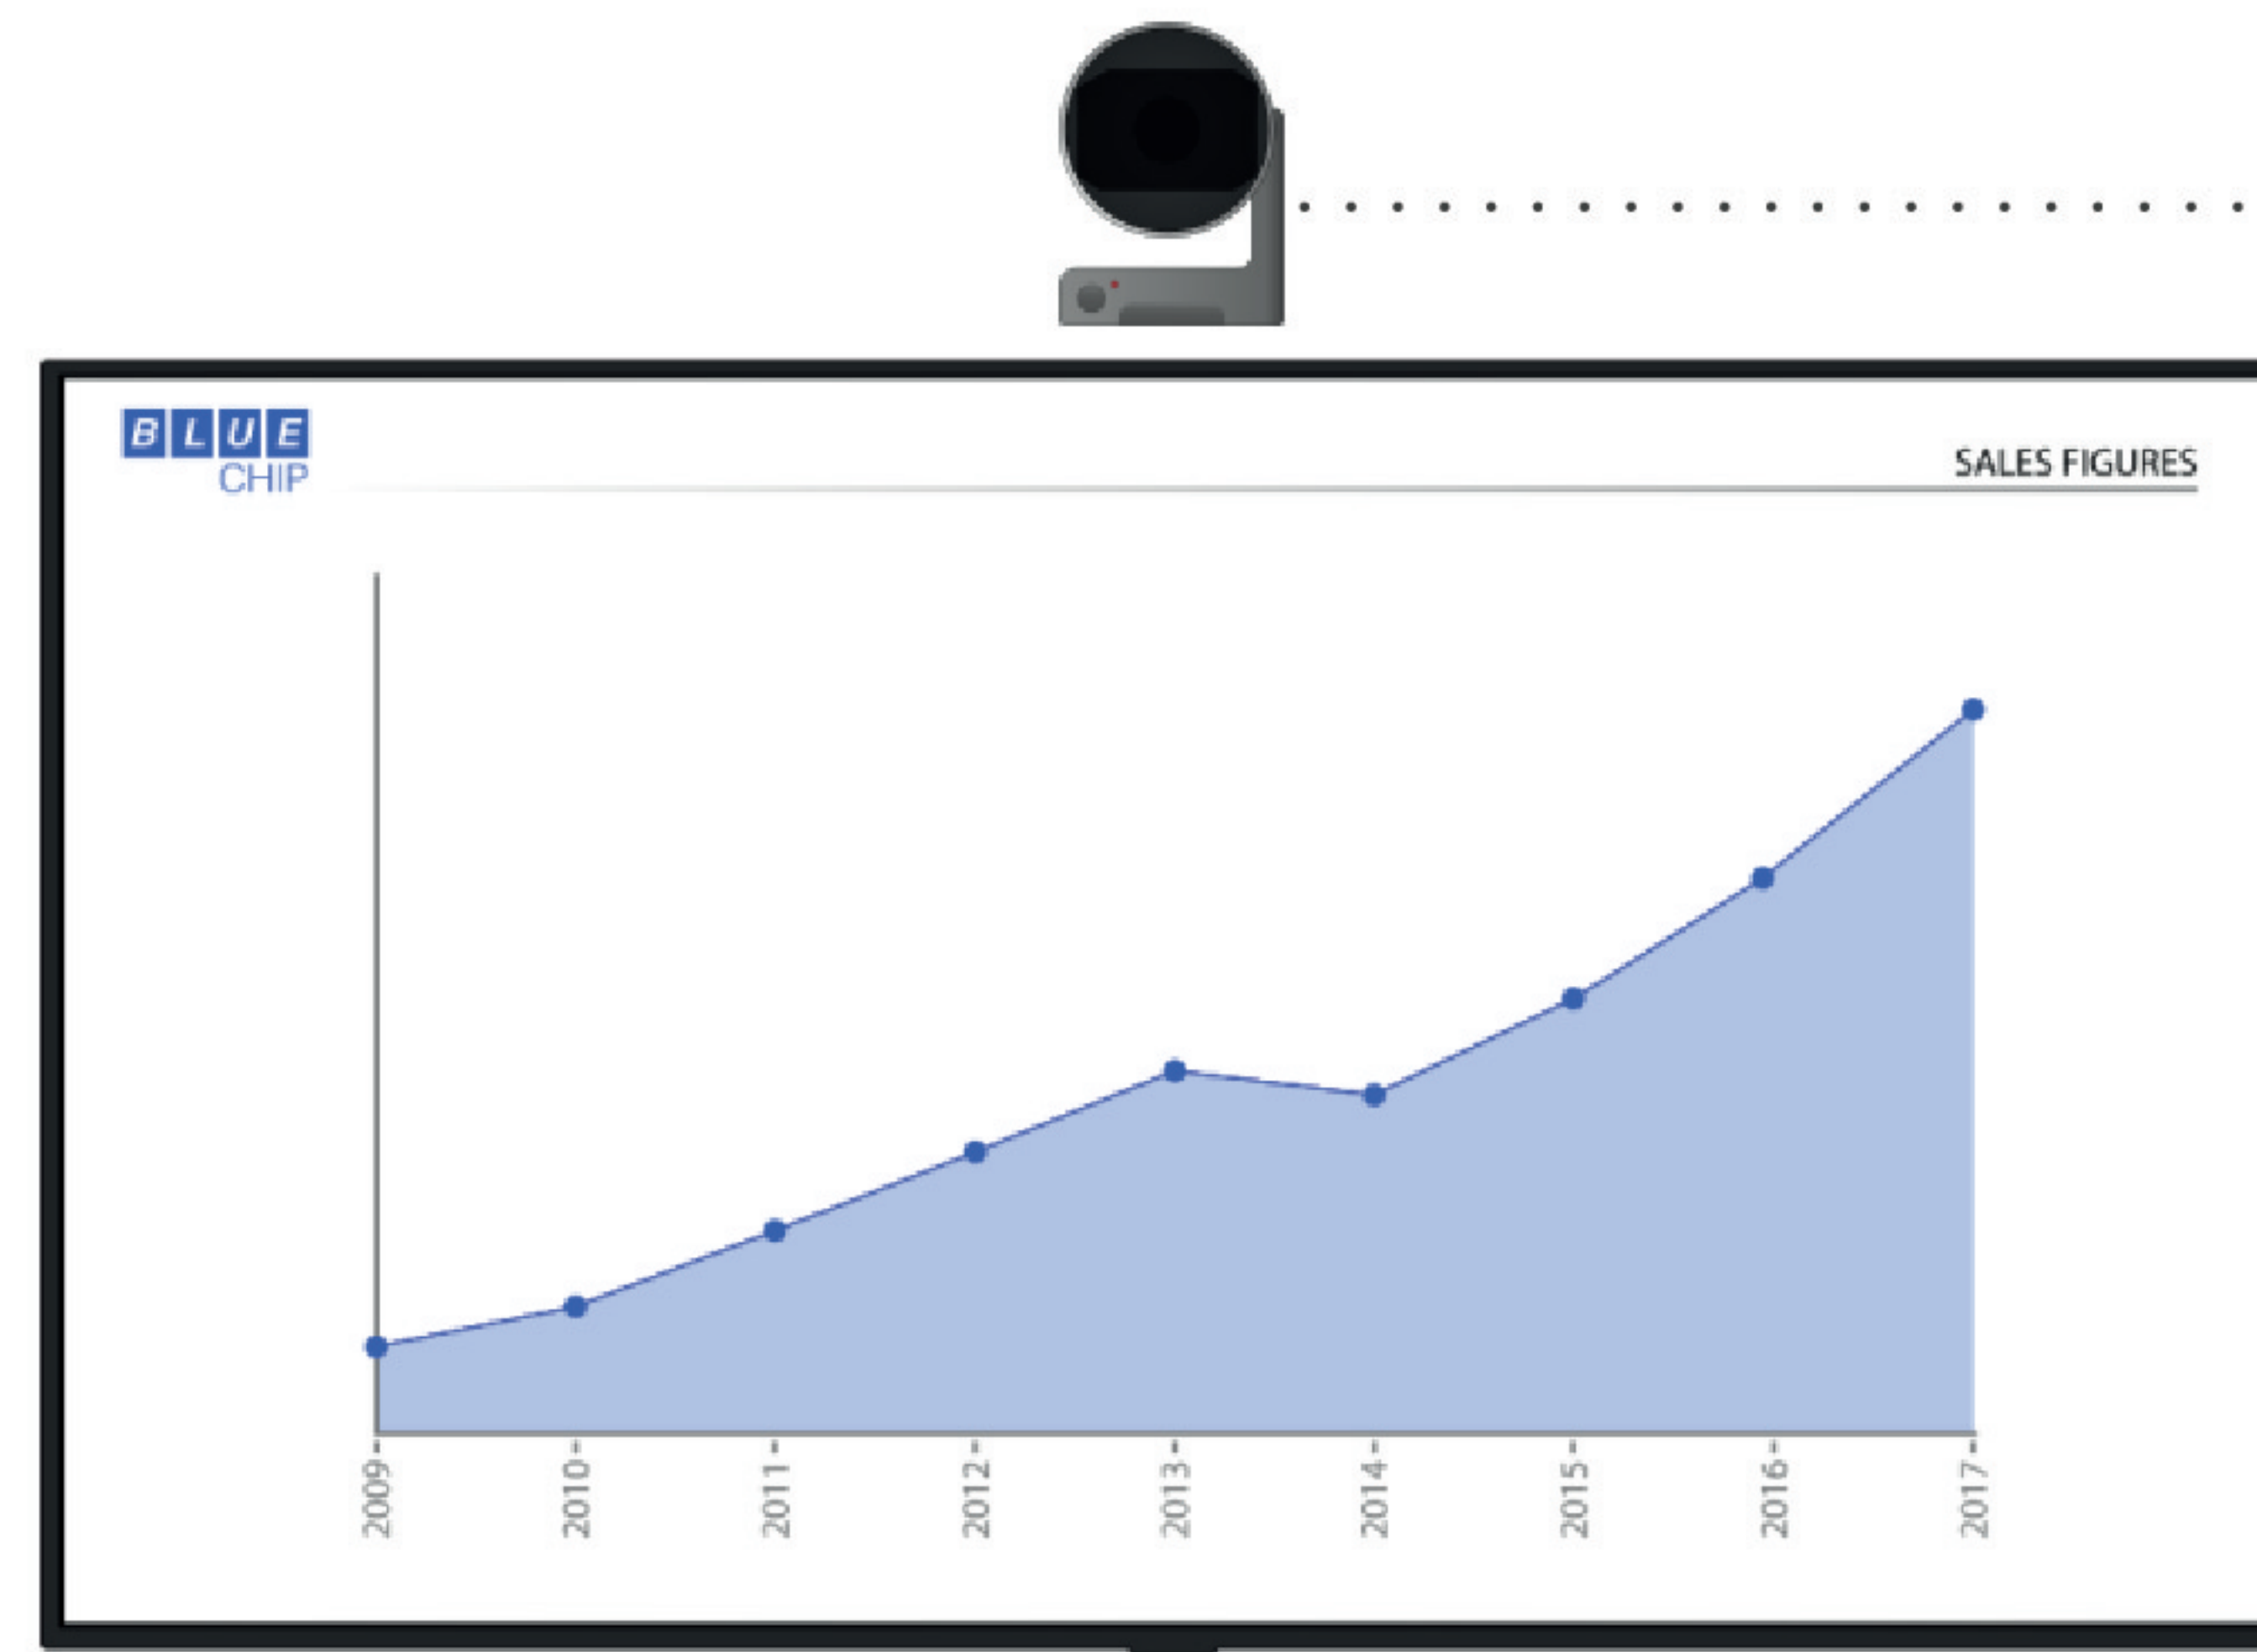

CS-S4B
Surface Mount Speaker

CS-S4B
Surface Mount Speaker

VC SYSTEM
With discrete audio outputs

IP REMOTE CONTROL

MA40E
Mini 40W Amplifier with Ethernet & Facility Port

LM-2
Function Plate

BT-2
Bluetooth Plate

CAT5 - Audio & Control

CAT5 - Audio & Control

Analogue Line Audio

40W Speaker

Alarm Input
System Mute

Huddle Space MA40 Mini Amplifier
 The MA40E Mini Amplifier provides a compact solution for this Huddle space audio reinforcement. Combined with the LM-2 Remote Input/Control plate and BT-1 Bluetooth streaming plate. Ethernet control allows integration into complex AV and VC systems.