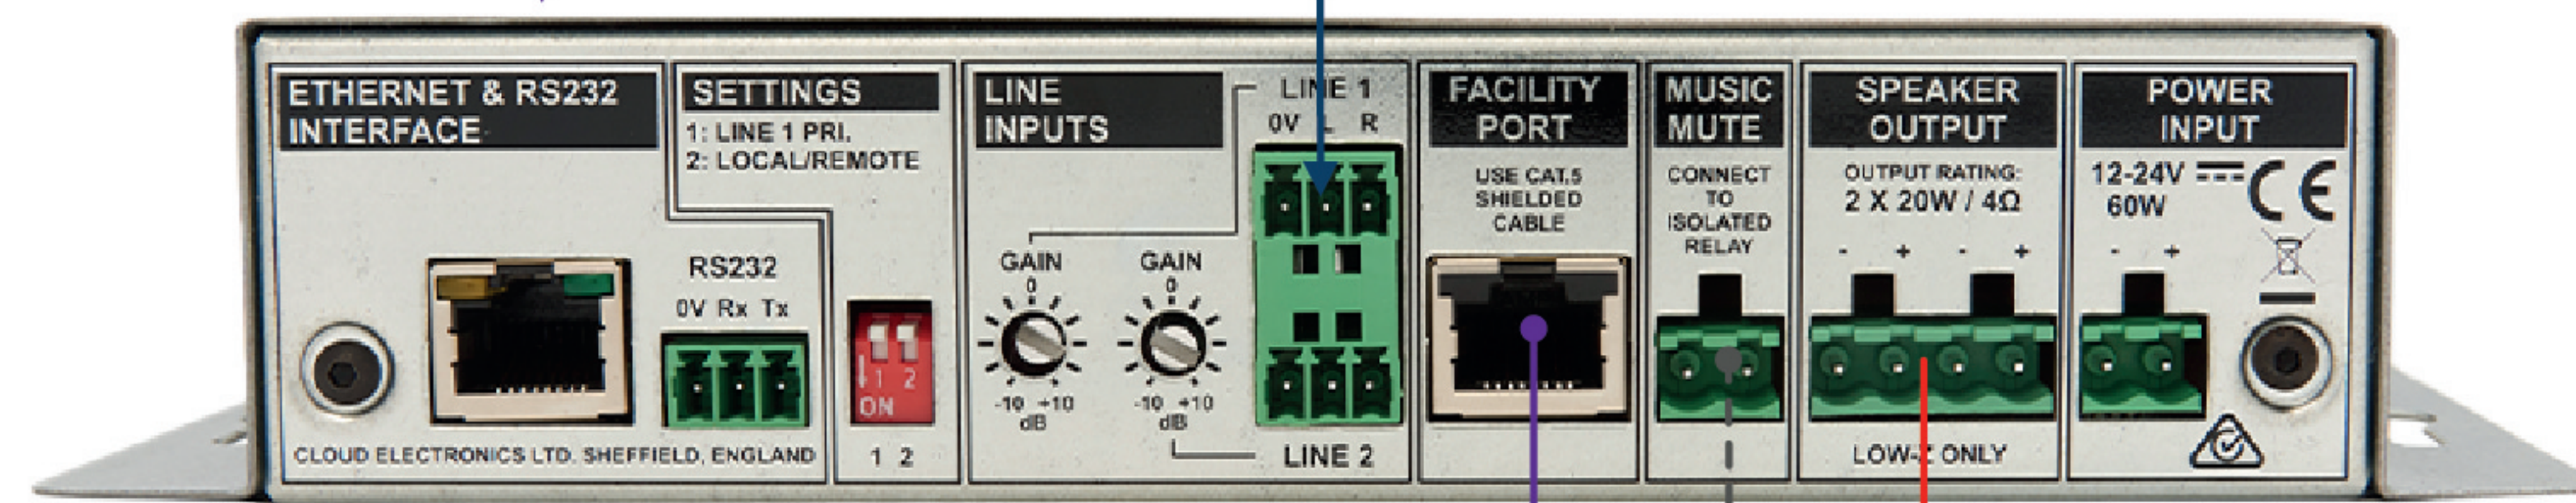

CS-S4B
Surface Mount Speaker

CS-S4B
Surface Mount Speaker

VC SYSTEM
With discrete audio outputs

IP REMOTE CONTROL

MA40E
Mini 40W Amplifier with Ethernet & Facility Port

LM-2
Function Plate

BT-2
Bluetooth Plate

CAT5 - Audio & Control

CAT5 - Audio & Control

Analogue Line Audio

40W Speaker

Alarm Input
System Mute

Huddle Space MA40 Mini Amplifier
 The MA40E Mini Amplifier provides a compact solution for this Huddle space audio reinforcement. Combined with the LM-2 Remote Input/Control plate and BT-1 Bluetooth streaming plate. Ethernet control allows integration into complex AV and VC systems.