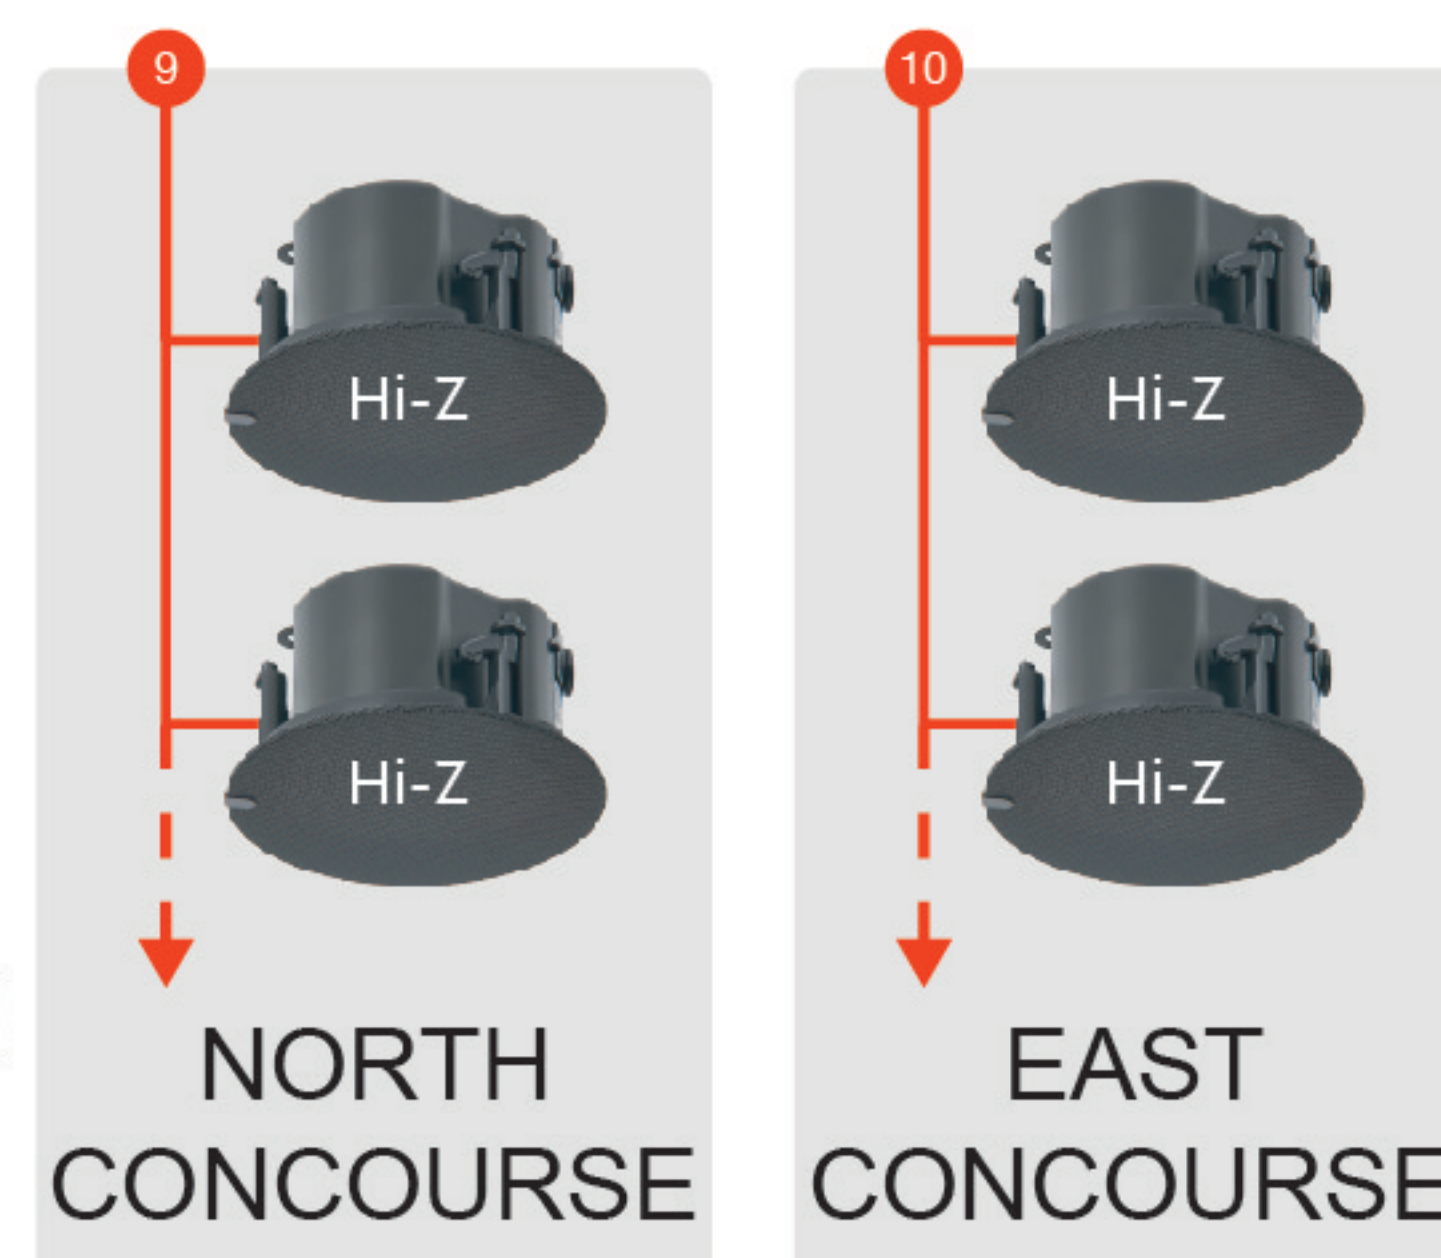

SOUTH CONCOURSE

EAST CONCOURSE