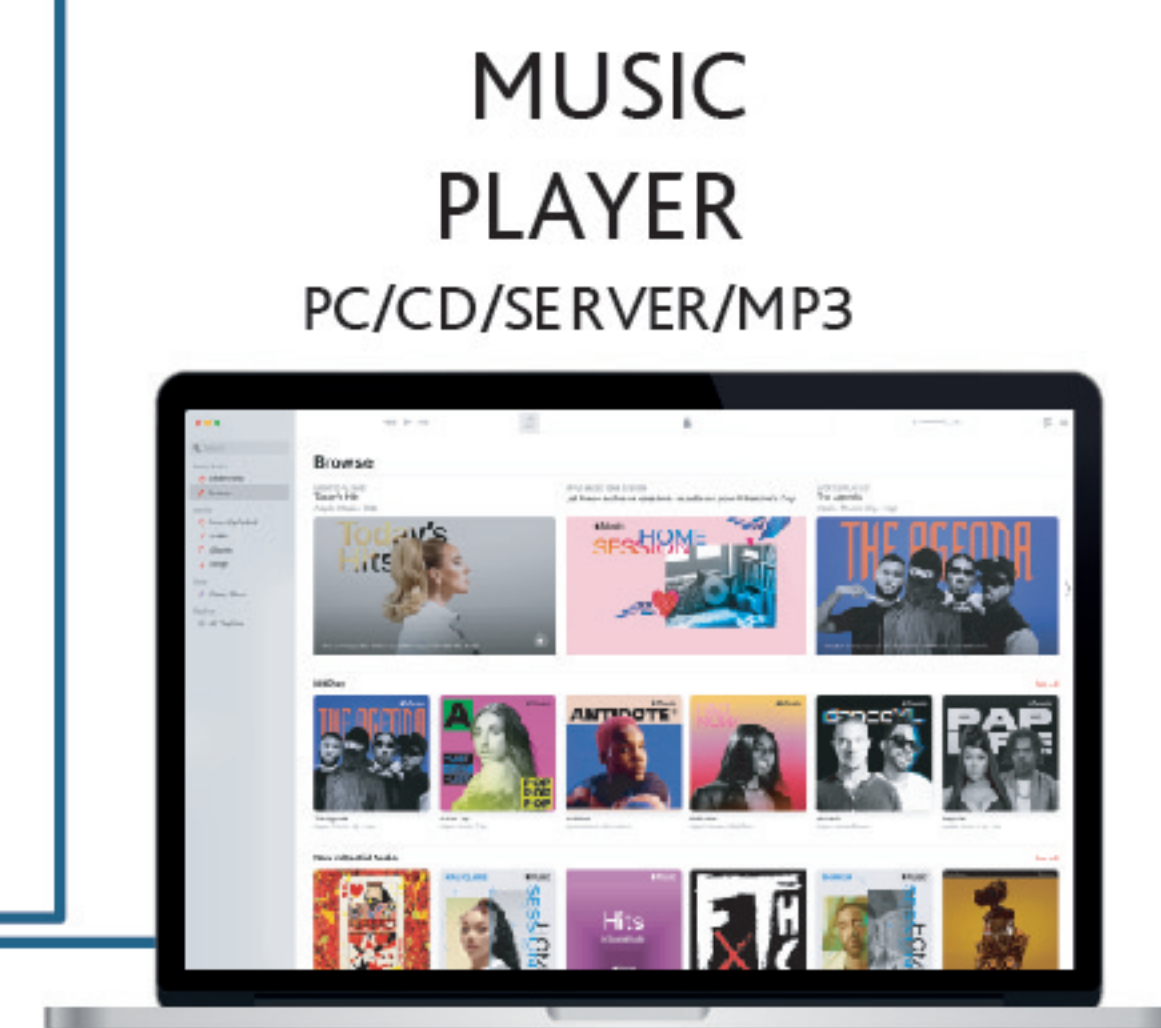

MUSIC PLAYER
PC/CD/SERVER/MP3