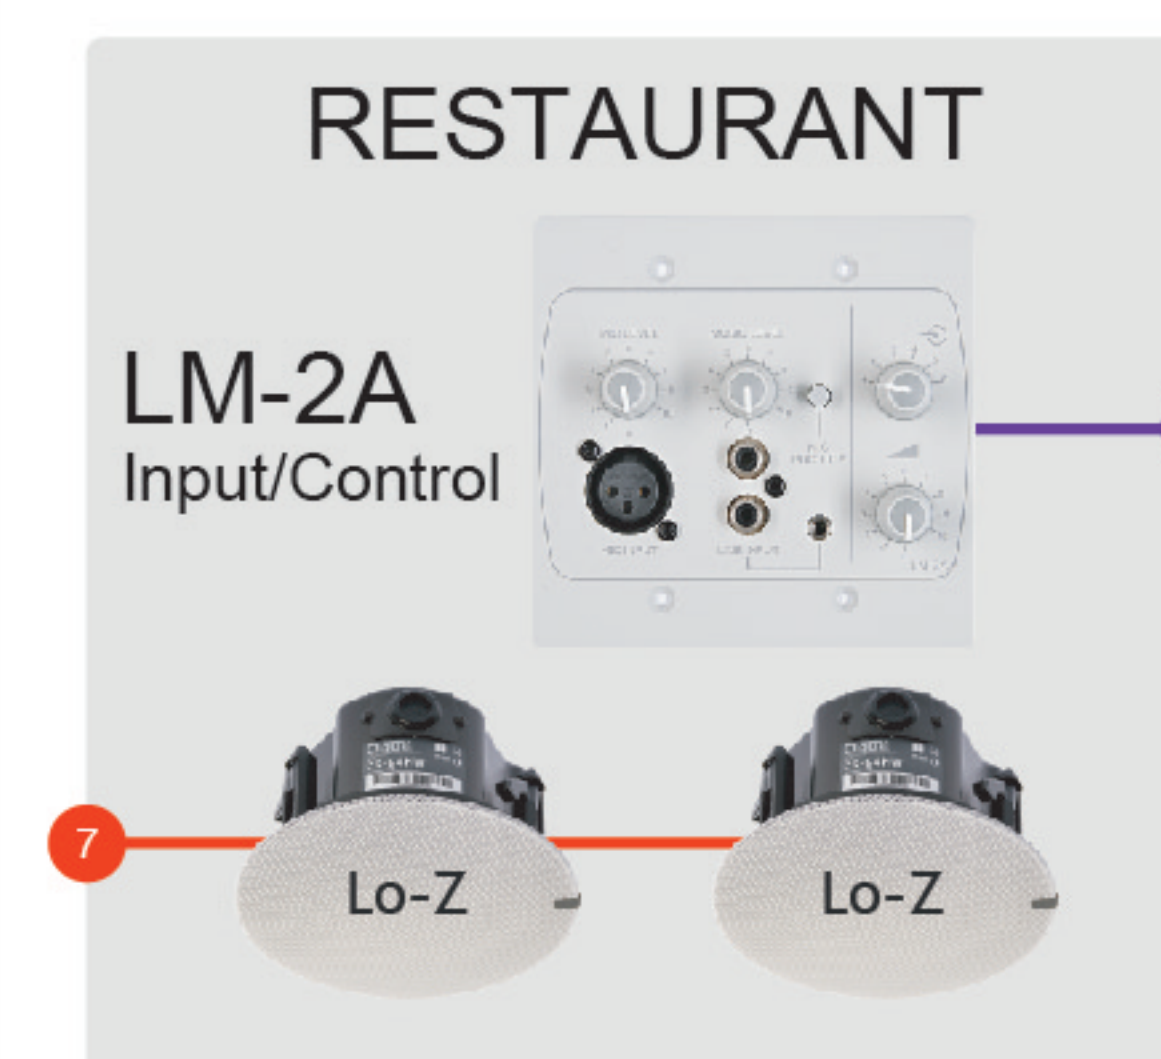

EXTERNAL PA

RESTAURANT

CLOUD ELECTRONICS LIMITED. SHEFFIELD, UK

CLOUD PRODUCTS Z8MK4 CA4250 VTX4400 LM-2 PM16

APP NO. 043