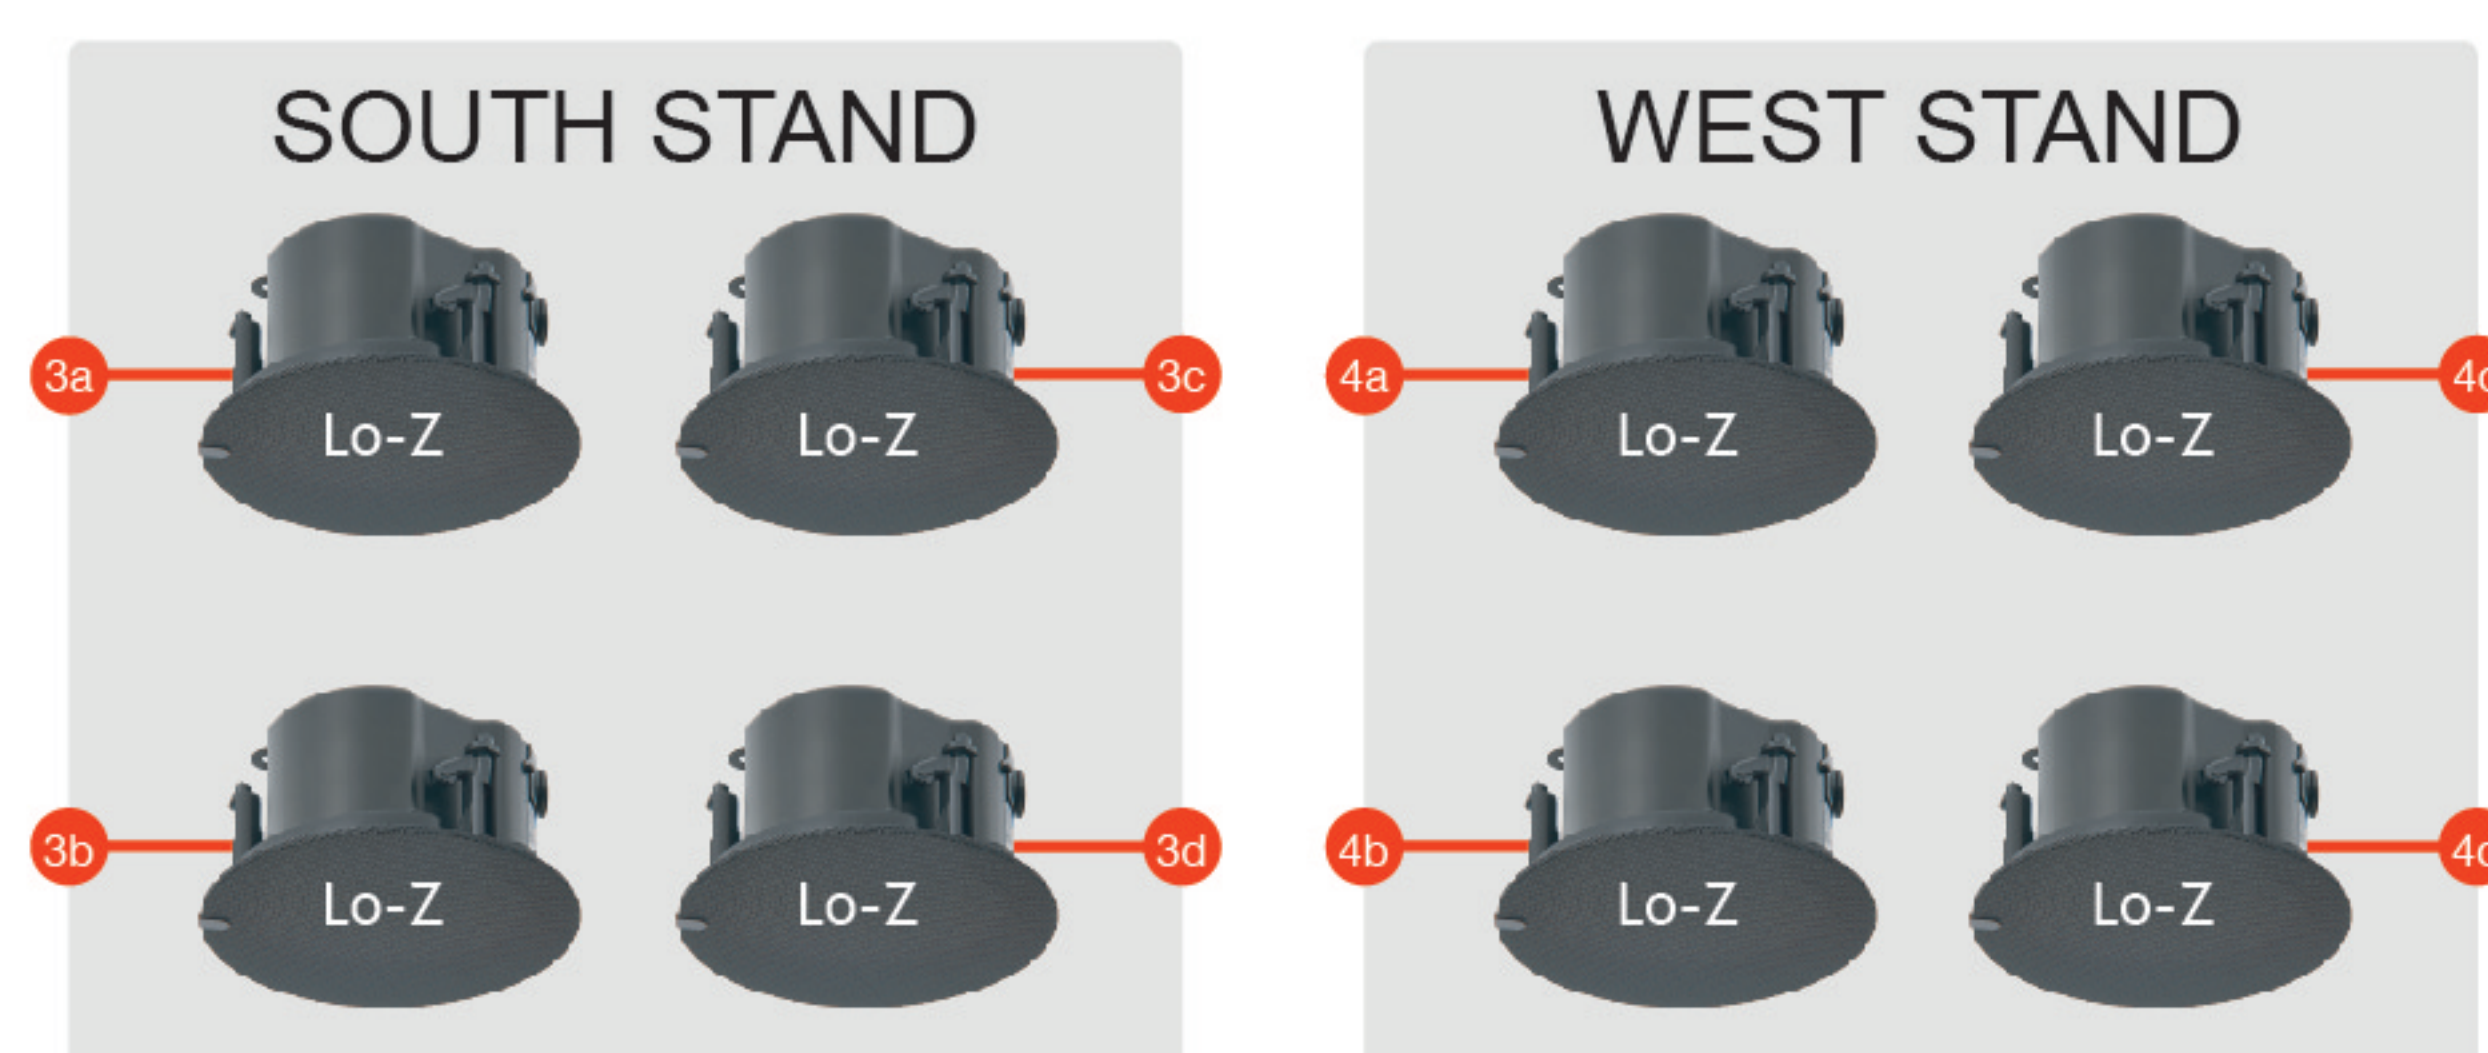

Z8MK4
8 Zone Mixer