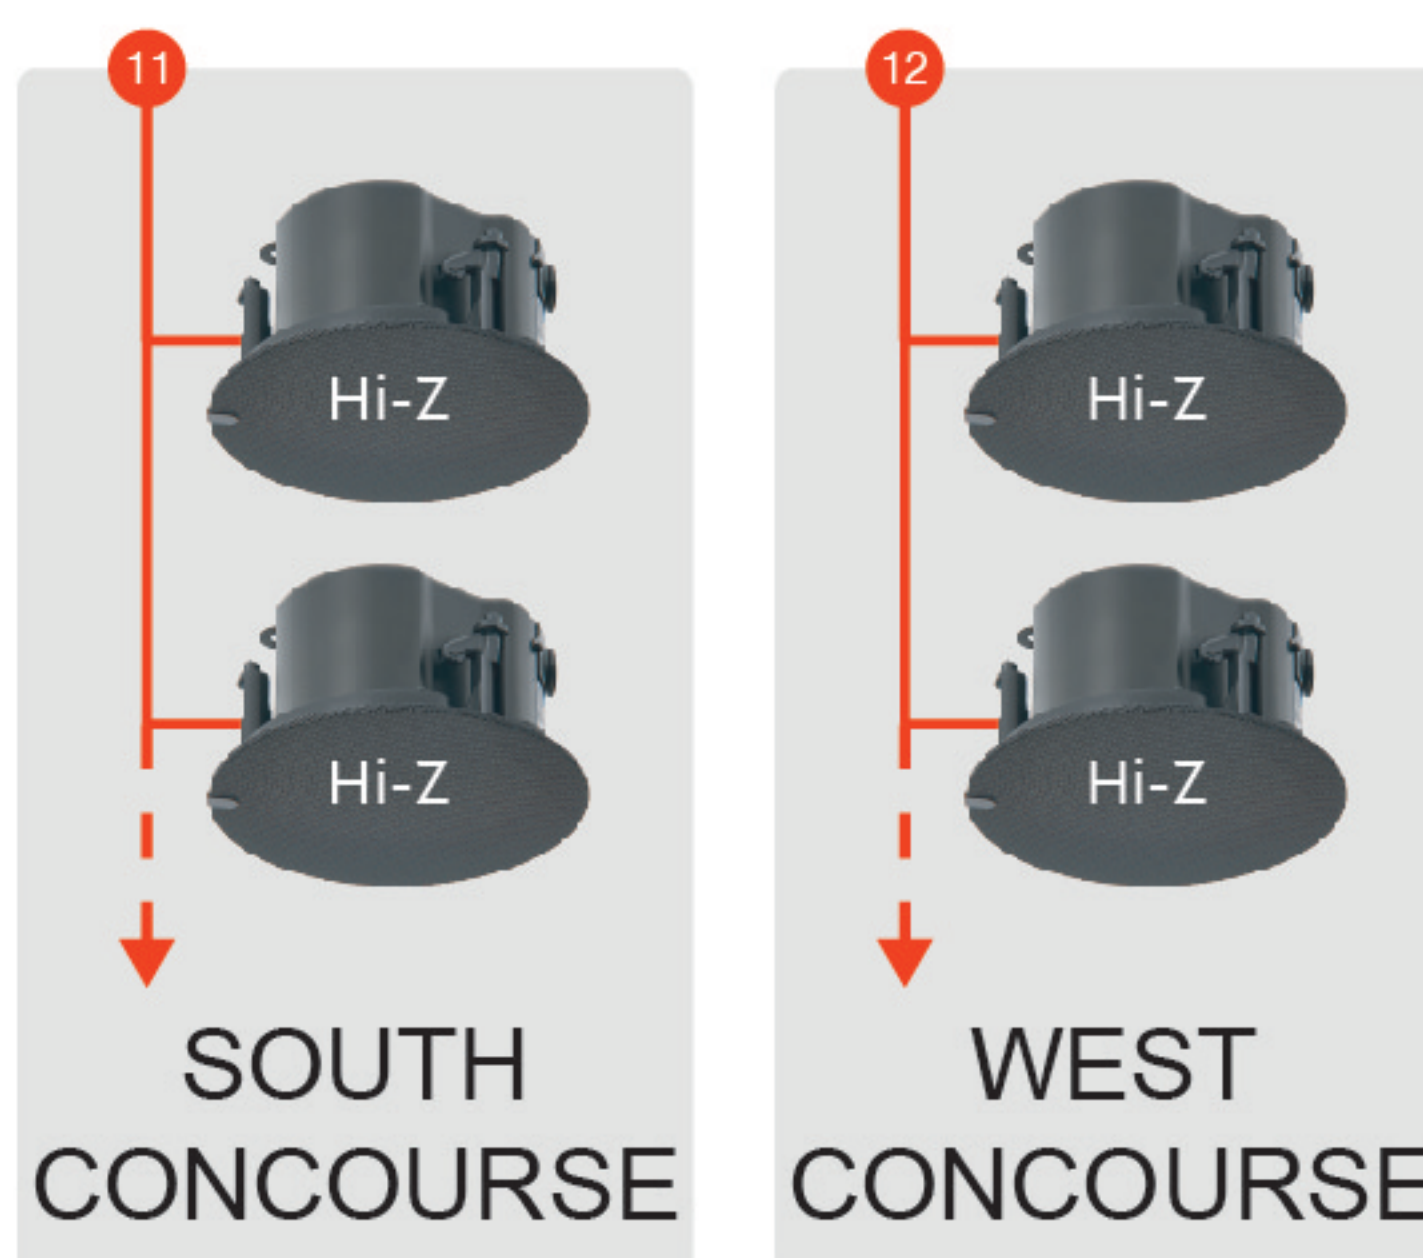

EAST CONCOURSE

EAST TURNSTILES

SOUTH CONCOURSE

WEST CONCOURSE