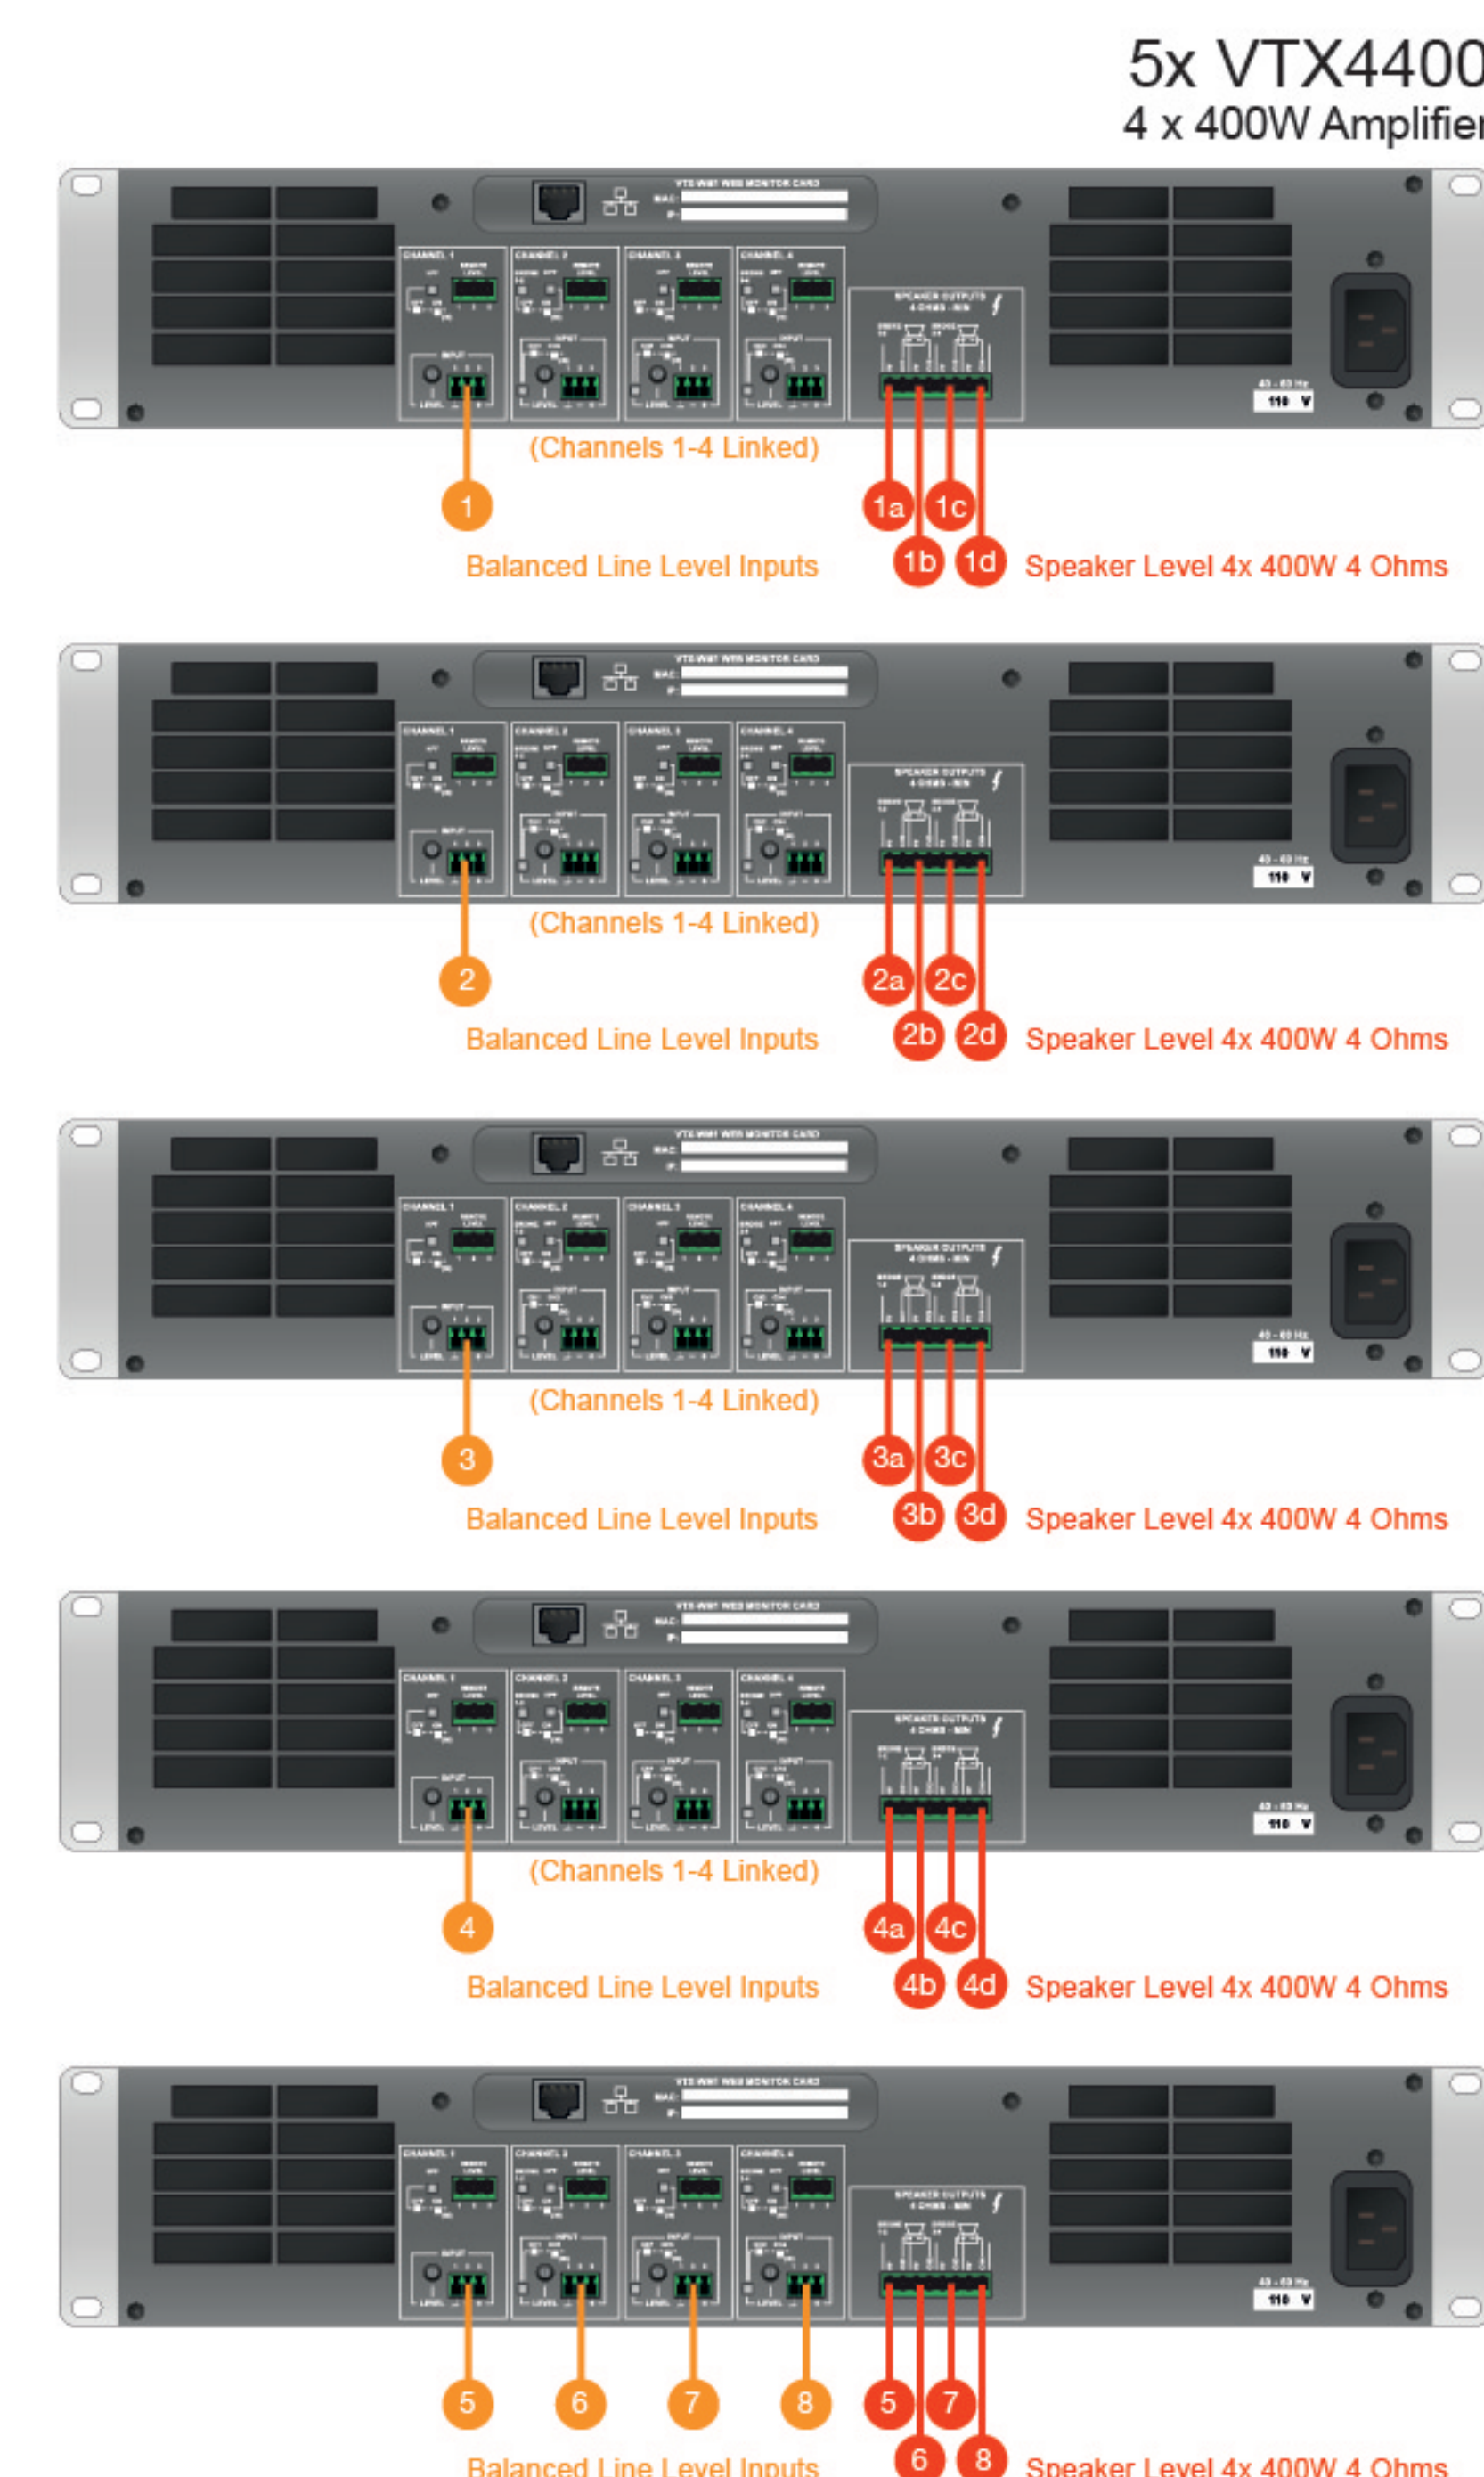

5x VTX4400
4 x 400W Amplifier