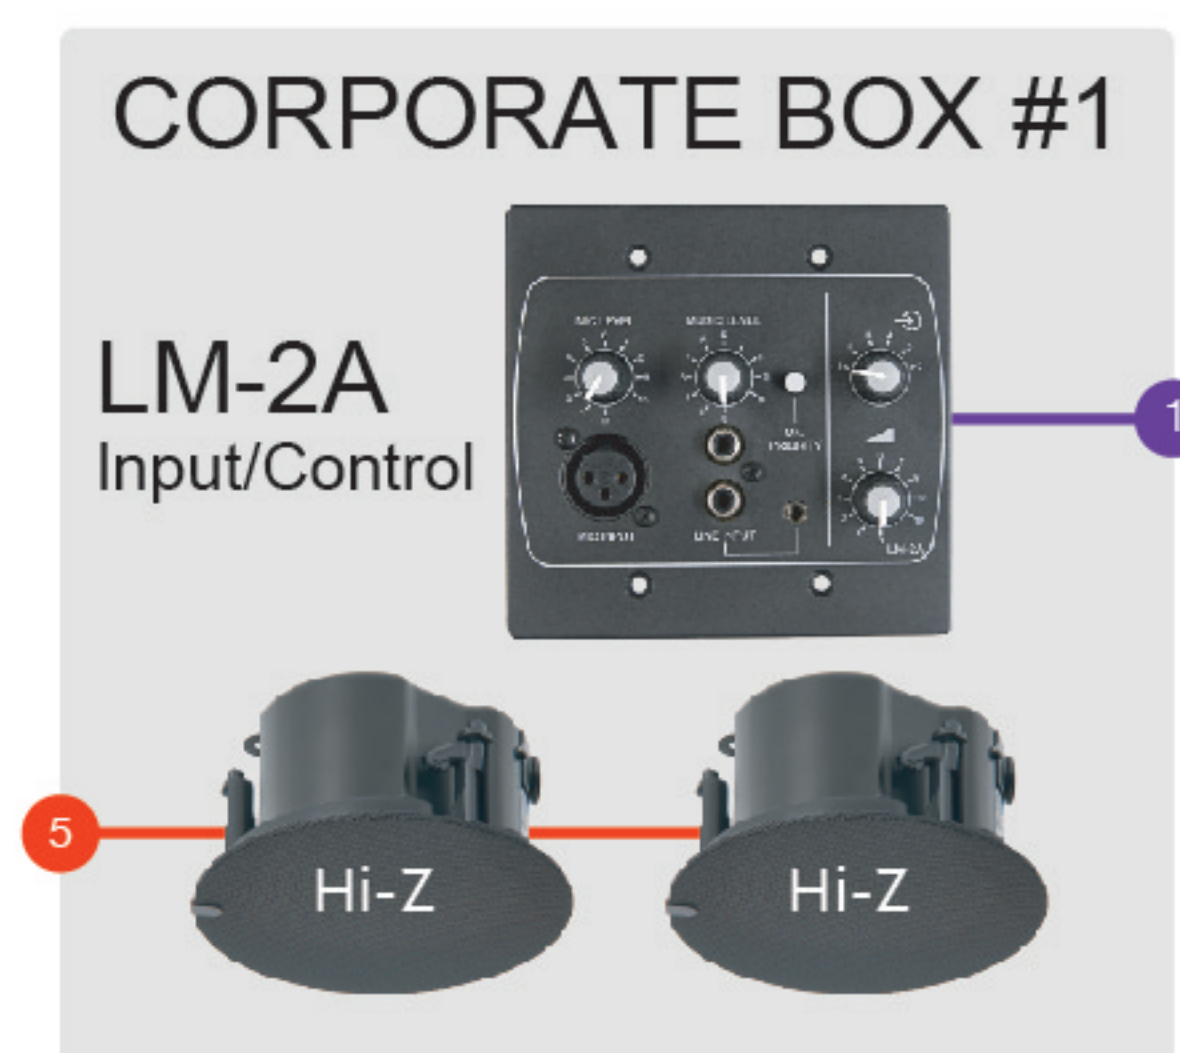

CORPORATE BOX #2

CORPORATE BOX #1