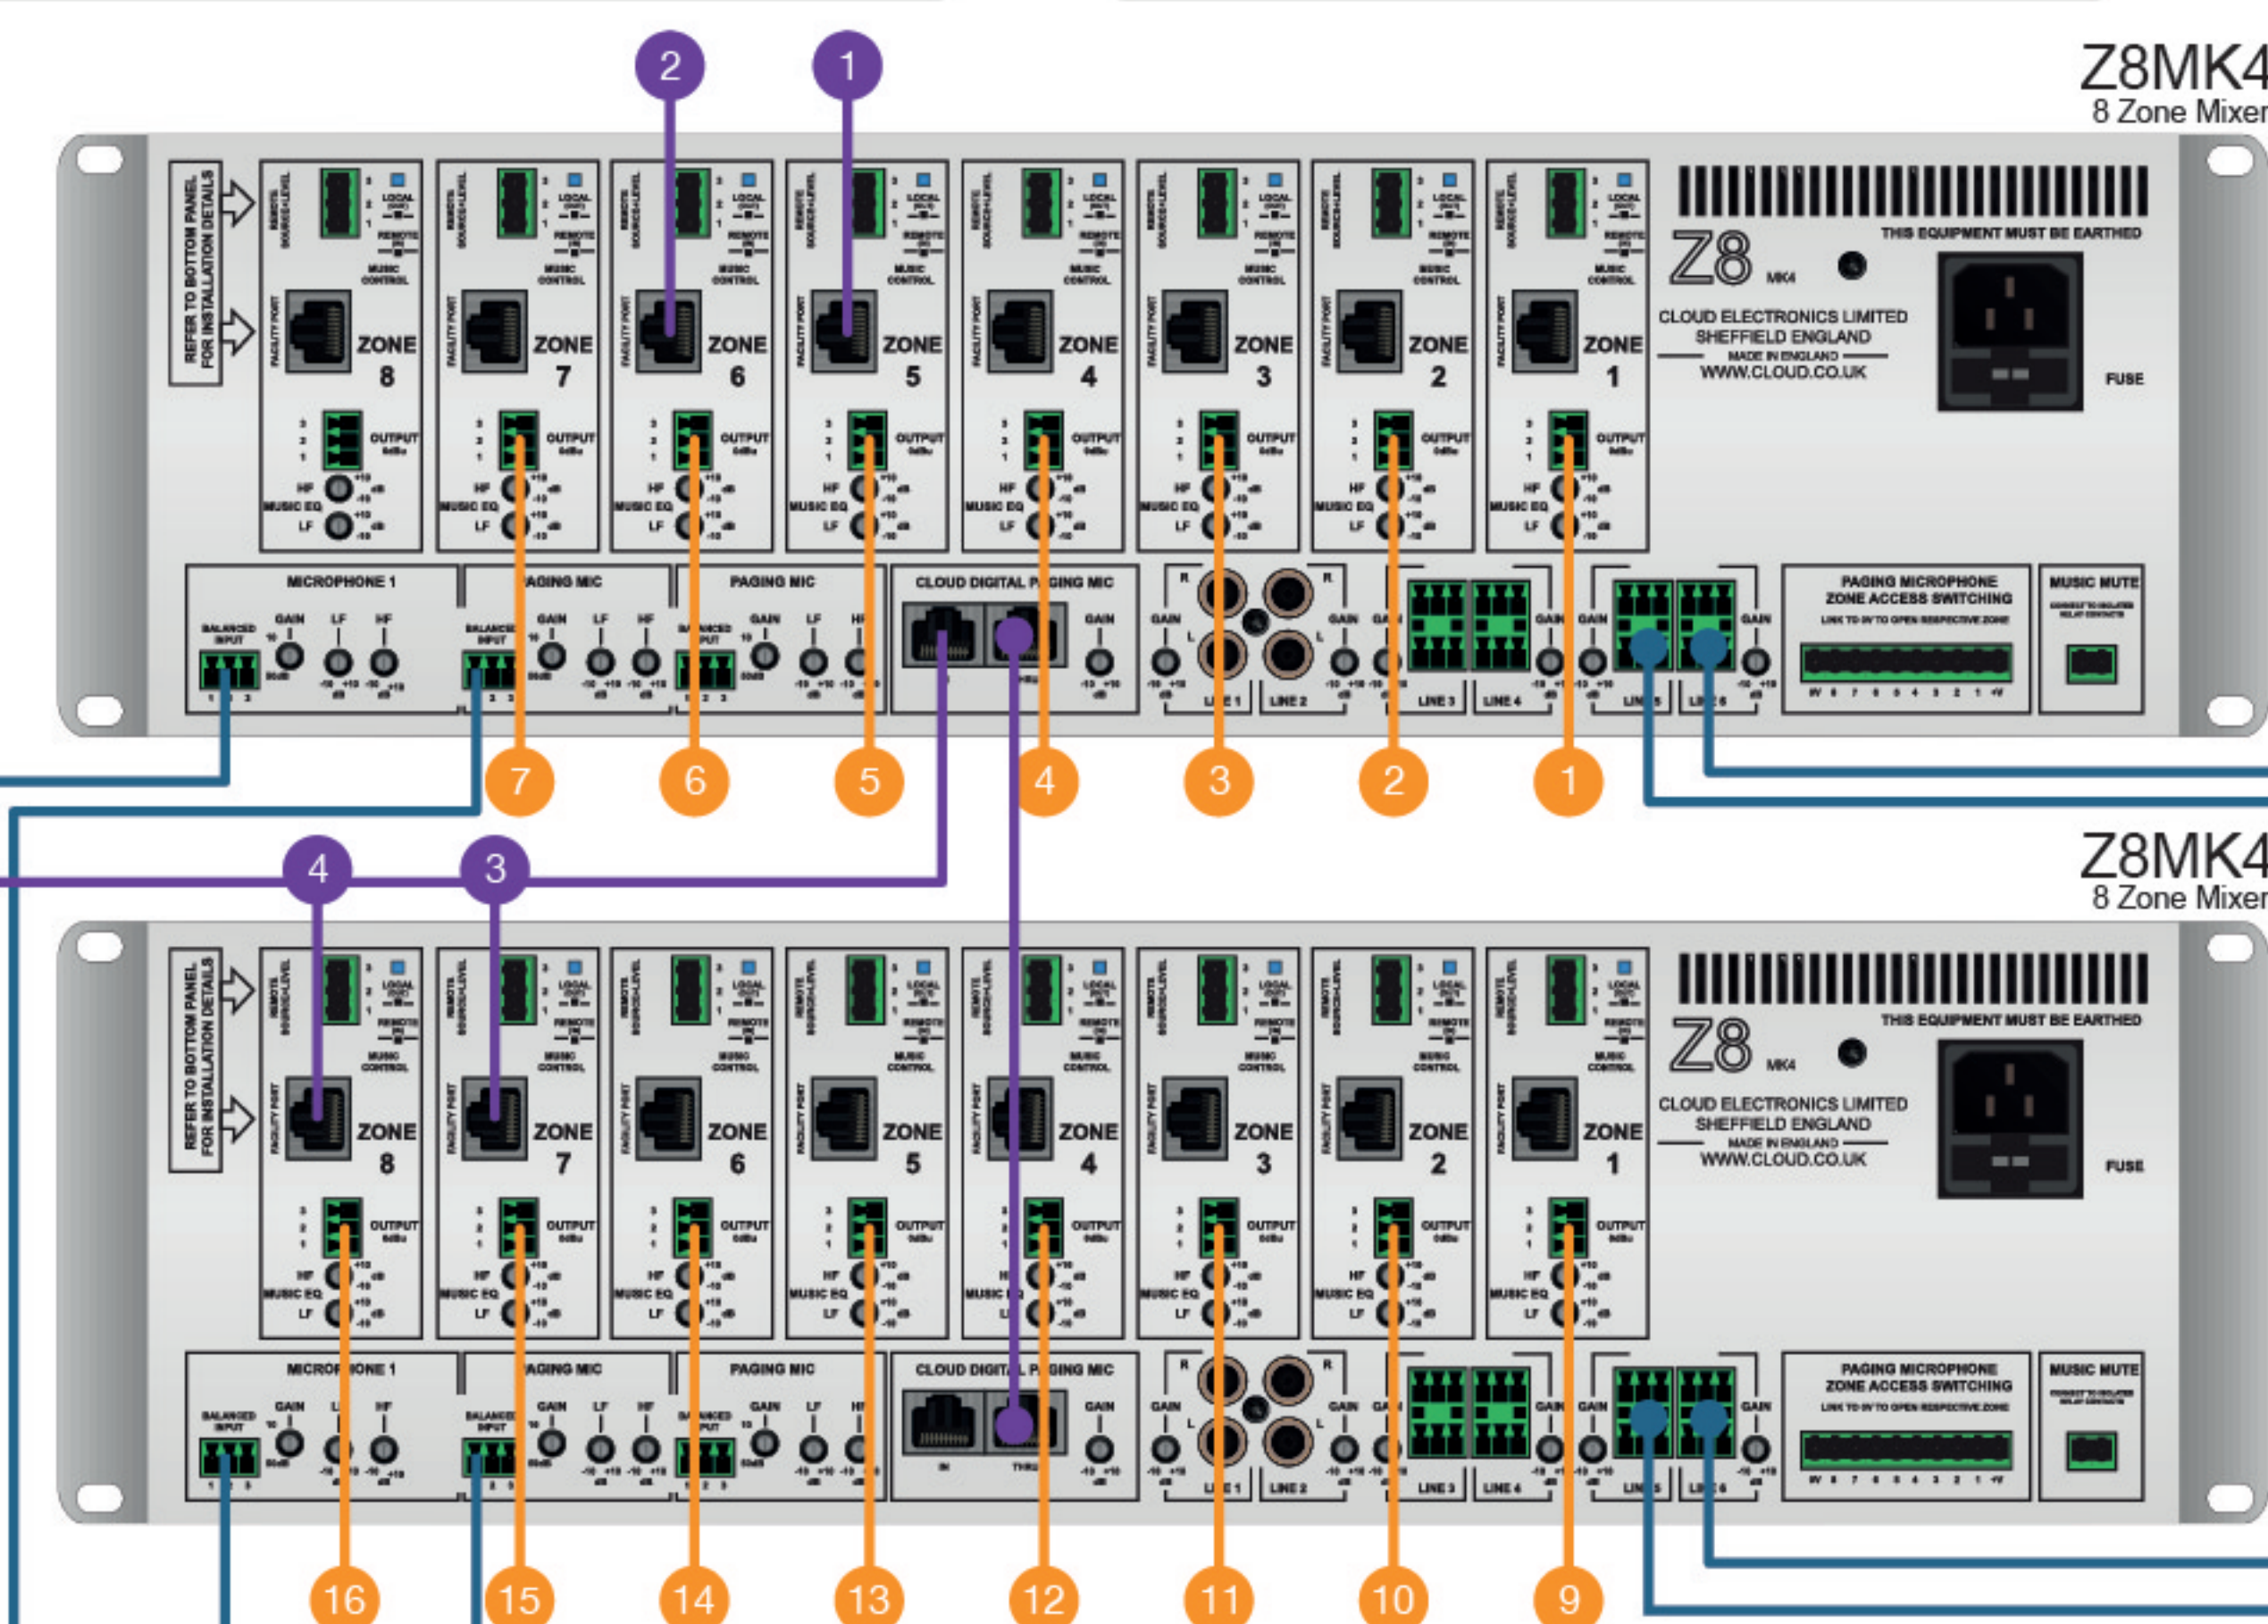

Z8MK4
8 Zone Mixer

CAT5: Audio/Control CDPM Interface