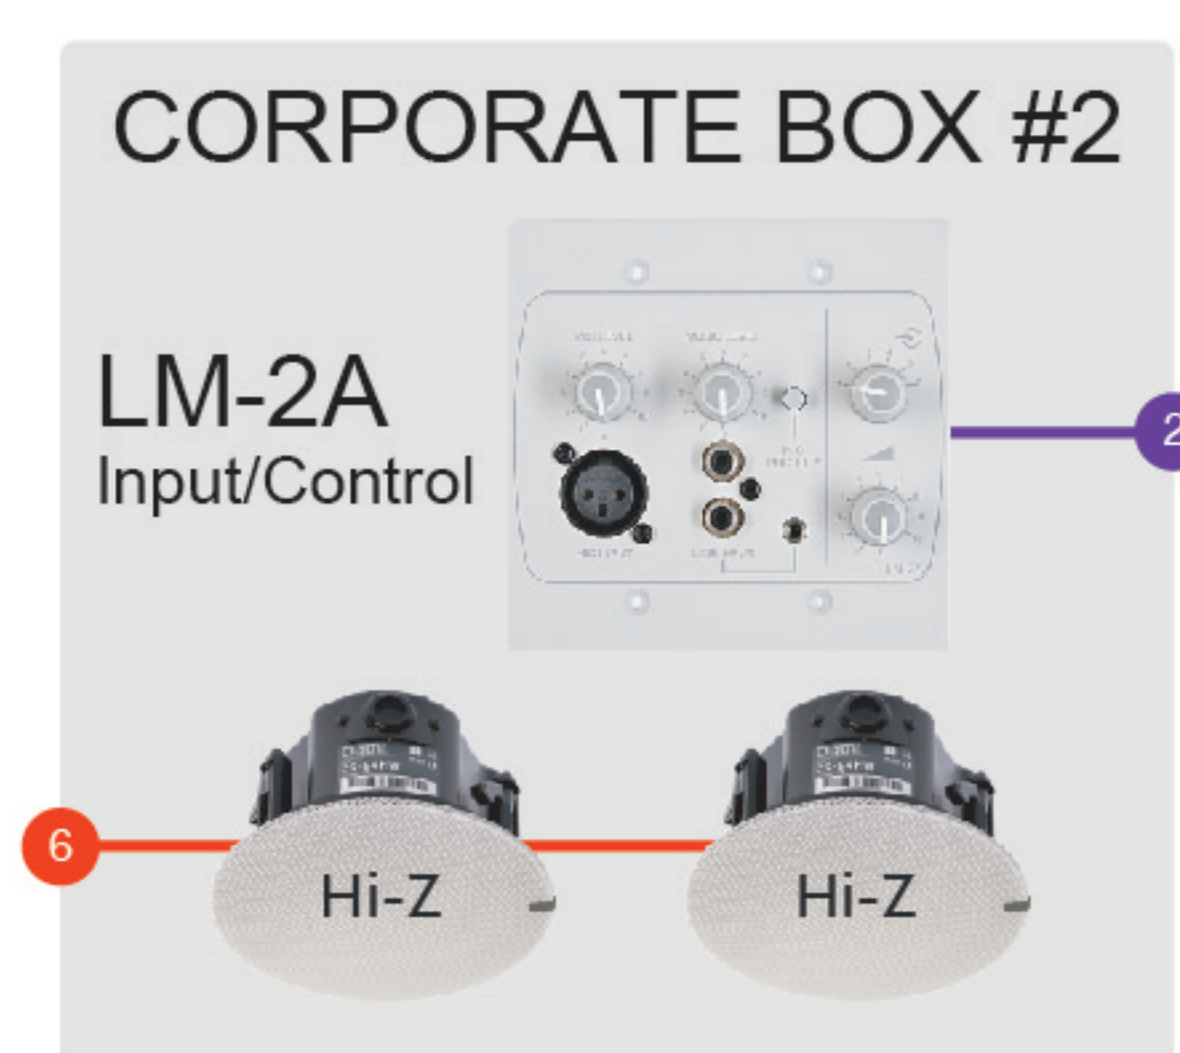

Sports Stadium

16 Zone Stadium using two Z8MK4 Mixers. The system has both high and low impedance amplification provided by the CA4250 and VTX4400 respectively. The system includes a full 16 Zone paging system with multiple paging positions. Inputs are provided for commentary microphones, live music and integration with the video playback system.

www.cloud.co.uk

CAT5: Audio/Control CDPM Interface

CLOUD ELECTRONICS LIMITED. SHEFFIELD, UK

CLOUD PRODUCTS Z8MK4 CA4250 VTX4400 LM-2 PM16

APP NO. 043