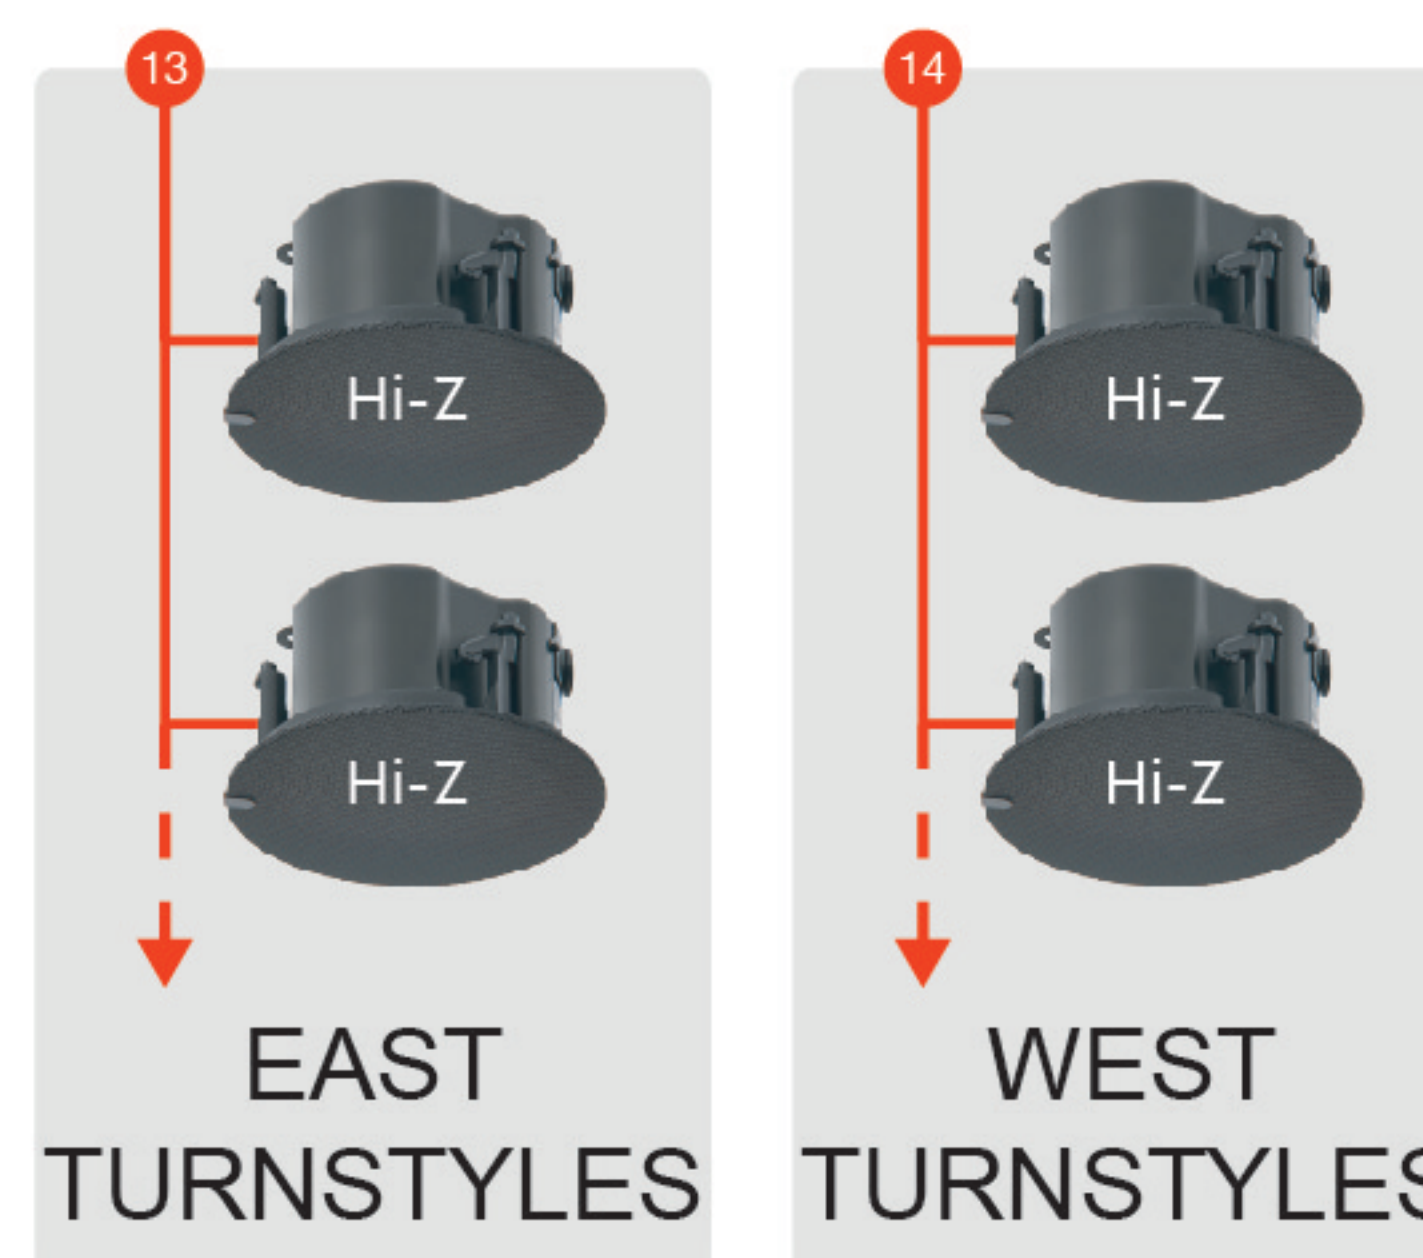

WEST CONCOURSE

BACK OF HOUSE

EAST TURNSTILES

WEST TURNSTILES