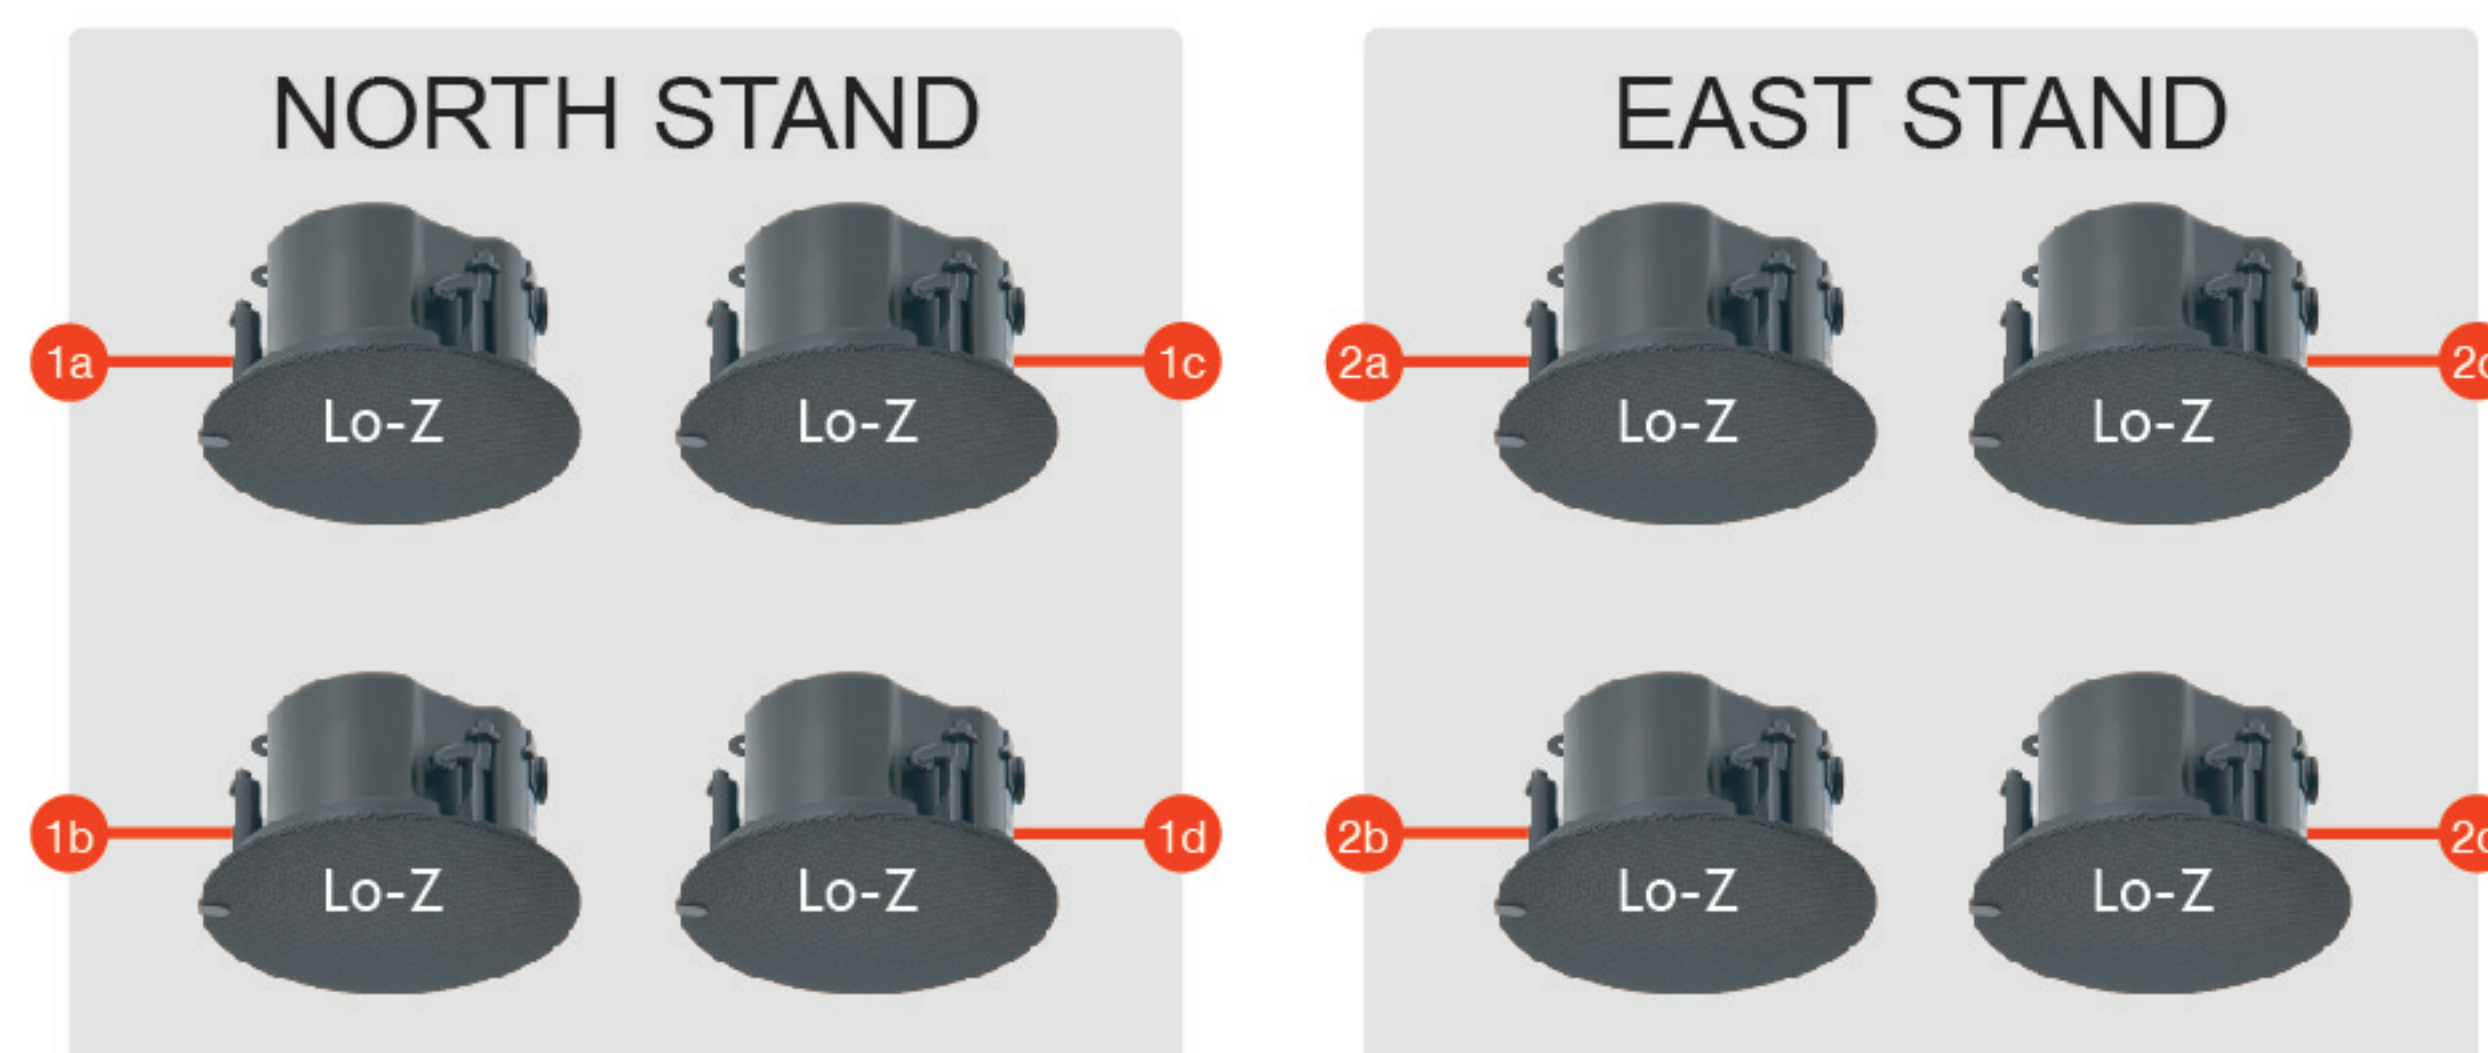

SOUTH STAND

WEST STAND

NORTH STAND

EAST STAND