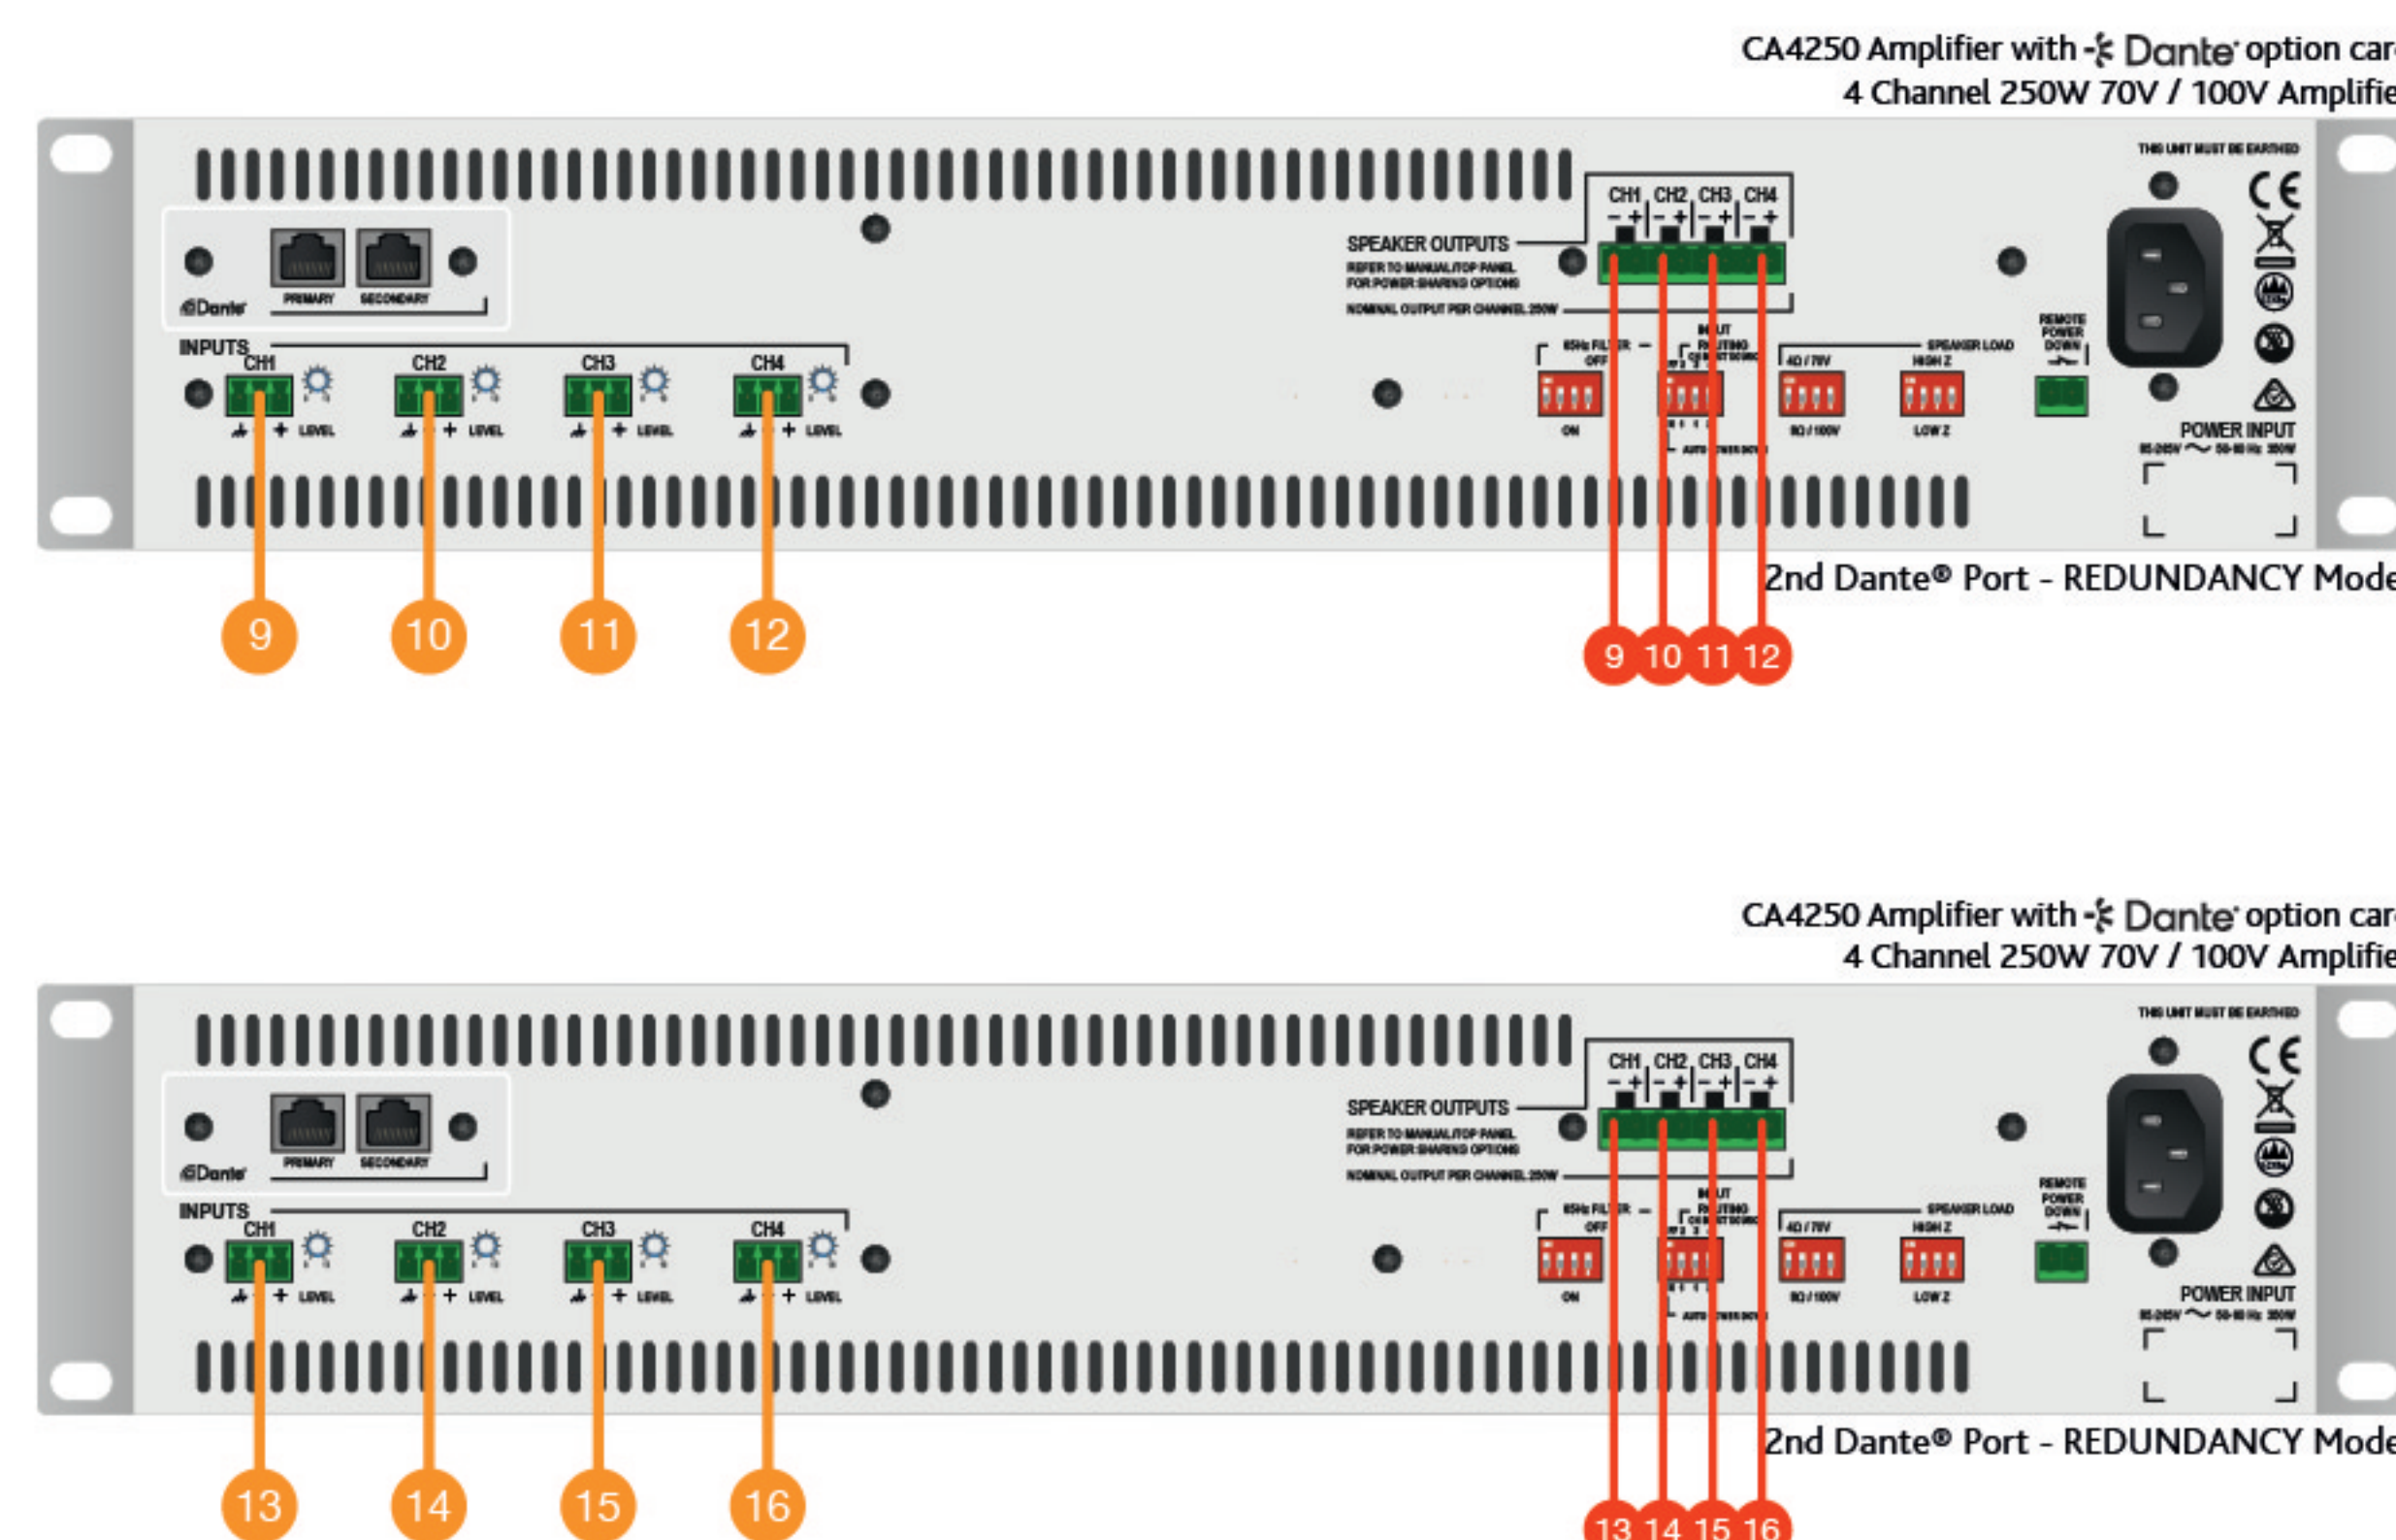

NORTH STAND

EAST STAND