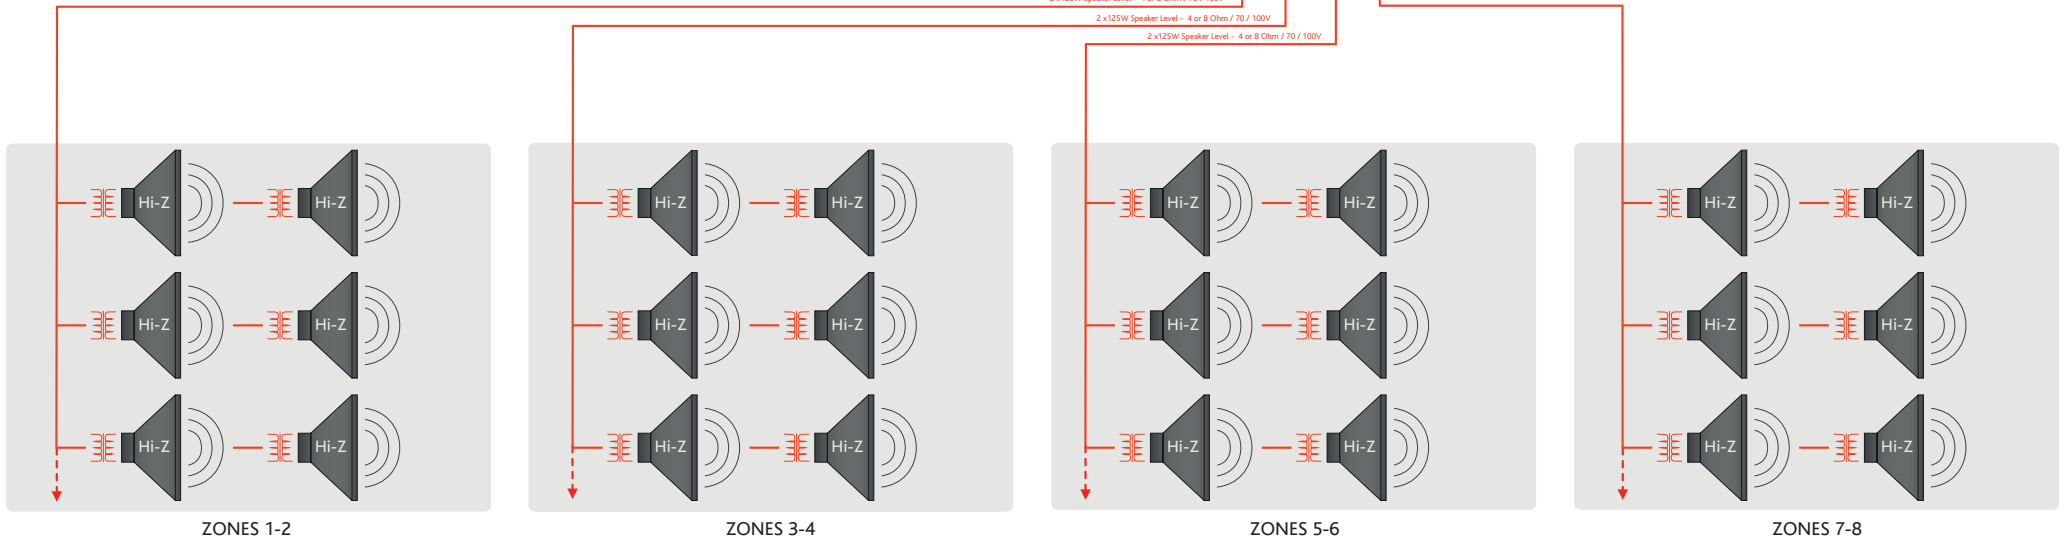

## Dante® Redundancy CA8125 Eight Channel Amplifier

Using a Dante® enabled switch it is possible to connect Dante® devices and PC / MACs running Dante® Virtual Soundcard to the primary port on the CA8125 amplifier.

The second Dante® port in Redundancy Mode can be used for replicating the primary connection in the event of failure.

[www.cloud.co.uk](http://www.cloud.co.uk)