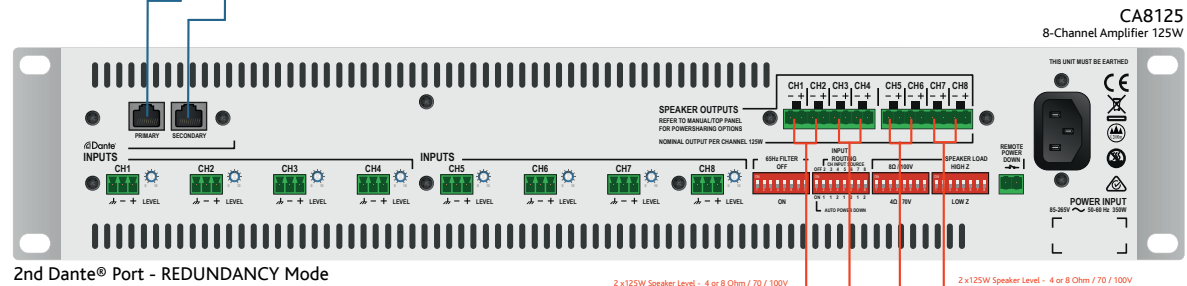

## Dante® Redundancy CA8125 Eight Channel Amplifier

Using a Dante® enabled switch it is possible to connect Dante® devices and PC / MACs running Dante® Virtual Soundcard to the primary port on the CA8125 amplifier.

The second Dante® port in Redundancy Mode can be used for replicating the primary connection in the event of failure.

[www.cloud.co.uk](http://www.cloud.co.uk)

# Cloud

CLOUD ELECTRONICS LIMITED. SHEFFIELD, UK

CLOUD PRODUCTS

CA8125 DANTE® CONNECTIONS REDUNDANCY

APP NO. 076