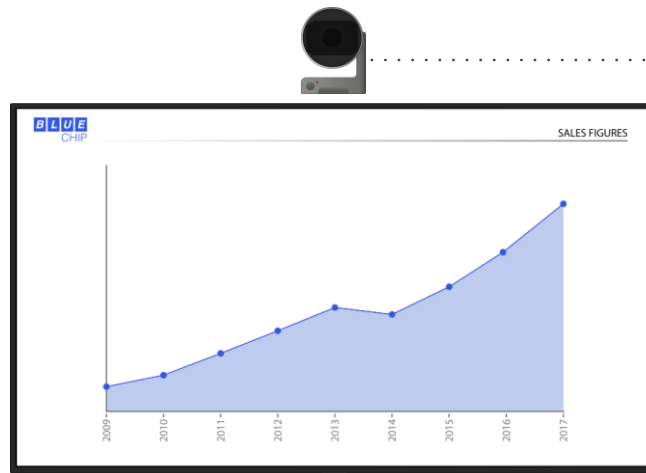

CS-S4B
Surface Mount Speaker

CS-S4B
Surface Mount Speaker

VC SYSTEM
With discrete audio outputs

IP REMOTE CONTROL

CAT5 - Audio & Control

40W Speaker

Alarm Input
System Mute

Huddle Space MA40E Mini Amplifier

The MA40E Mini Amplifier provides a compact solution for huddle space audio reinforcement. Combined with the LM-2 Remote Input/control plate and BT-1 Bluetooth streaming plate. Ethernet control allows integration into complex AV and VC systems.