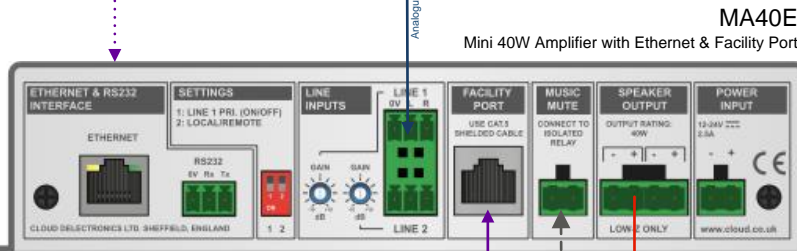

CS-S4B
Surface Mount Speaker

CS-S4B
Surface Mount Speaker

VC SYSTEM
With discrete audio outputs

IP REMOTE CONTROL

CAT5 - Audio & Control

40W Speaker

Alarm Input
System Mute

Huddle Space MA40E Mini Amplifier

The MA40E Mini Amplifier provides a compact solution for huddle space audio reinforcement. Combined with the LM-2 Remote Input/control plate and BT-1 Bluetooth streaming plate. Ethernet control allows integration into complex AV and VC systems.